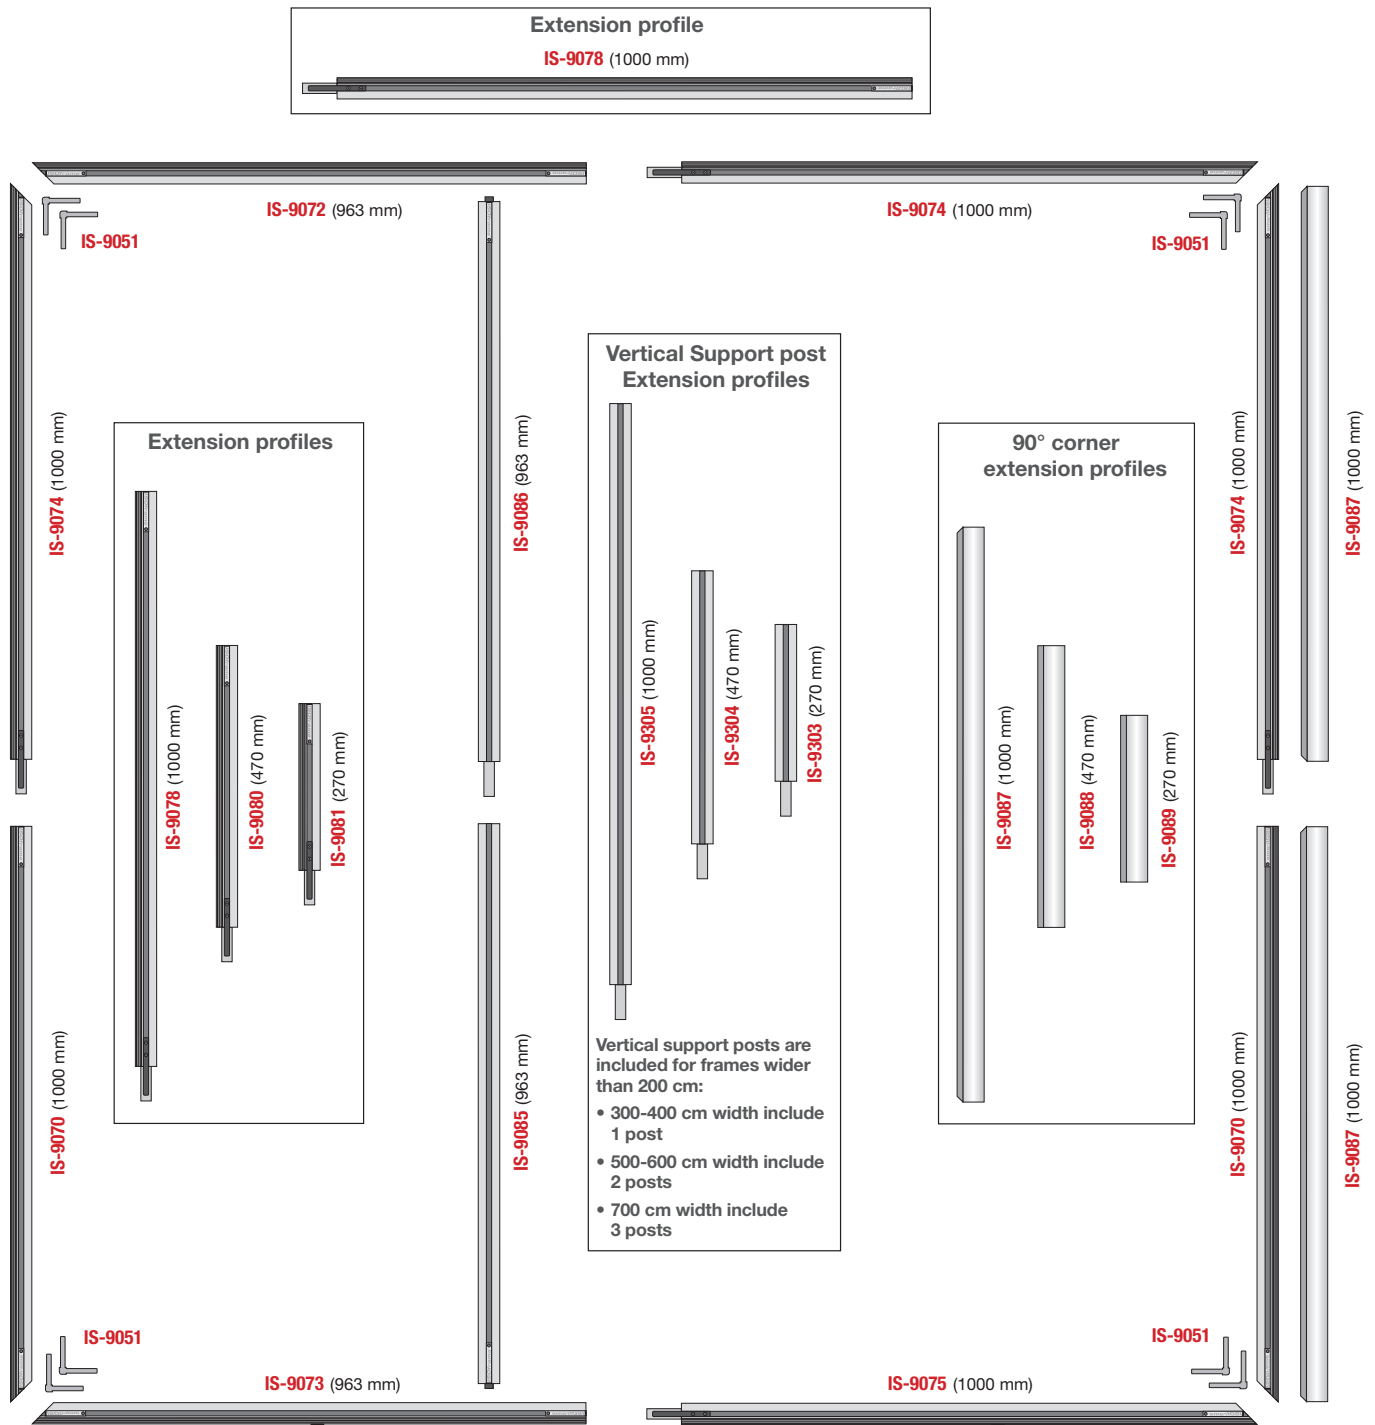

Fabric frame with one 90° side connection (B-type)

Vertical Support post Extension profiles

Vertical support posts are included for frames wider than 200 cm:

- 300-400 cm width include 1 post
- 500-600 cm width include 2 posts
- 700 cm width include 3 posts