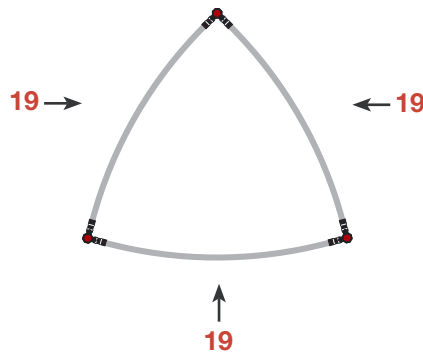

Reception unit **Shape R19** 105 cm

Side view

Top view

<p>R19</p> 	Item.	Components	Quantity
	A	Grey junction	6 pcs.
B	Silver rod	3 pcs.	
C	Silver wing	3 pcs.	
D	Lime rod	6 pcs.	
	Hanger	6 pcs.	
	Clicker	6 pcs.	

2010.06.17

For more information on how to assemble Ego, see our folder "General Assembly Instruction" or visit www.markbricdisplay.com/EGO

Reception unit **Shape R19** 105 cm

R19	Panel no.	Quantity	Height (mm)	Width (mm)	Height (inch)	Width (inch)
		19	3	1005 mm	660 mm	39.6"
Total panels		3	<i>This panels fits into one MB EGO Plastic Hard Case</i>			

Top view

Front view

Add-On component for Graphic Panels	
Mag-Tape	6,5 m / 21.5 ft.
Corner tabs	12 pcs.
Edge stiffener	6 pcs.

For more information on graphic panel production, see our folder "EGO Graphic Panel Production" or visit www.markbricdisplay.com/EGO