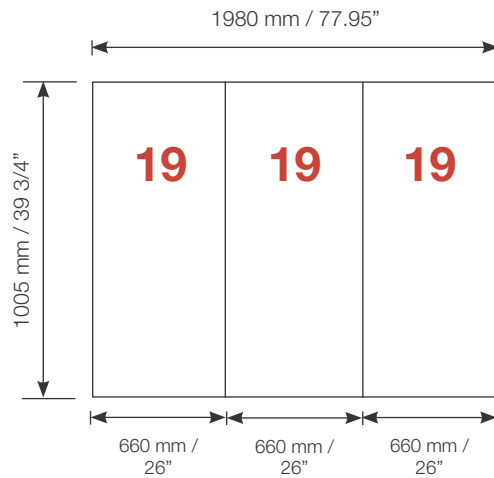

Reception unit **Shape R19** 105 cm

Side view

Top view

<p>R19</p> 	Item.	Components	Quantity
	A	Grey junction	6 pcs.
B	Silver rod	3 pcs.	
C	Silver wing	3 pcs.	
D	Lime rod	6 pcs.	
	Hanger	6 pcs.	
	Clicker	6 pcs.	

2010.06.17

For more information on how to assemble Ego, see our folder "General Assembly Instruction" or visit www.markbricdisplay.com/EGO

Reception unit **Shape R19** 105 cm

R19	Panel no.	Quantity	Height (mm)	Width (mm)	Height (inch)	Width (inch)
		19	3	1005 mm	660 mm	39.6"
Total panels		3	<i>This panels fits into one MB EGO Plastic Hard Case</i>			

Top view

Front view

Add-On component for Graphic Panels	
Mag-Tape	6,5 m / 21.5 ft.
Corner tabs	12 pcs.
Edge stiffener	6 pcs.

For more information on graphic panel production, see our folder "EGO Graphic Panel Production" or visit www.markbricdisplay.com/EGO