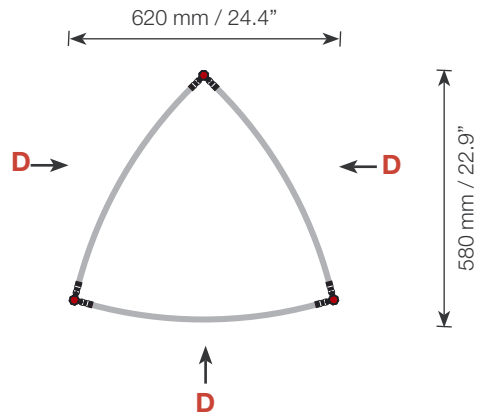

Reception unit **Shape R19** 105 cm

Side view

Top view

<p>R19</p> 	Item.	Components	Quantity
	A	Grey junction	6 pcs.
B	Silver rod	3 pcs.	
C	Silver wing	3 pcs.	
D	Lime rod	6 pcs.	
	Hanger	6 pcs.	
	Clicker	6 pcs.	

2010.06.17

For more information on how to assemble Ego, see our folder "General Assembly Instruction" or visit www.markbricdisplay.com/EGO

Reception unit **Shape R19** 105 cm

R19	Panel no.	Quantity	Height (mm)	Width (mm)	Height (inch)	Width (inch)
		19	3	1005 mm	660 mm	39.6"
Total panels		3	<i>This panels fits into one MB EGO Plastic Hard Case</i>			

Top view

Front view

Add-On component for Graphic Panels	
Mag-Tape	6,5 m / 21.5 ft.
Corner tabs	12 pcs.
Edge stiffener	6 pcs.

For more information on graphic panel production, see our folder "EGO Graphic Panel Production" or visit www.markbricdisplay.com/EGO