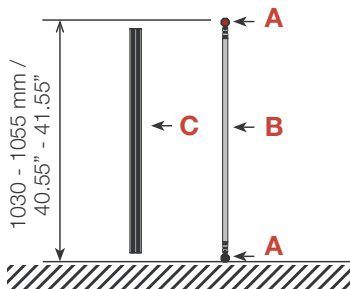

Reception unit **Shape R19** 105 cm

Side view

Top view

<p>R19</p> 	Item.	Components	Quantity
	A	Grey junction	6 pcs.
B	Silver rod	3 pcs.	
C	Silver wing	3 pcs.	
D	Lime rod	6 pcs.	
	Hanger	6 pcs.	
	Clicker	6 pcs.	

2010.06.17

For more information on how to assemble Ego, see our folder "General Assembly Instruction" or visit www.markbricdisplay.com/EGO

Reception unit **Shape R19** 105 cm

R19	Panel no.	Quantity	Height (mm)	Width (mm)	Height (inch)	Width (inch)
		19	3	1005 mm	660 mm	39.6"
Total panels		3	<i>This panels fits into one MB EGO Plastic Hard Case</i>			

Top view

Front view

Add-On component for Graphic Panels	
Mag-Tape	6,5 m / 21.5 ft.
Corner tabs	12 pcs.
Edge stiffener	6 pcs.

For more information on graphic panel production, see our folder "EGO Graphic Panel Production" or visit www.markbricdisplay.com/EGO