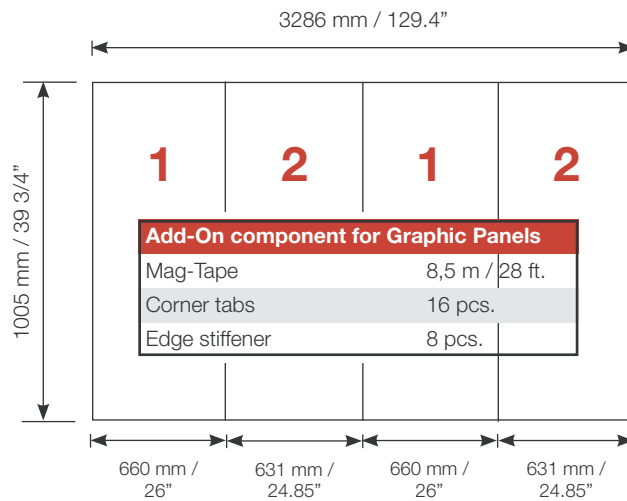

Reception unit **Shape R20** 105 cm

Side view

Top view

Item.	Components	Quantity
A	Grey junction	8 pcs.
B	Silver rod	4 pcs.
C	Silver wing	4 pcs.
D	Lime rod	8 pcs.
	Hanger	8 pcs.
	Clicker	8 pcs.

2010.06.17

For more information on how to assemble Ego, see our folder "General Assembly Instruction" or visit www.markbricdisplay.com/EGO

Reception unit **Shape R20** 105 cm

R20 	Panel no.	Quantity	Height (mm)	Width (mm)	Height (inch)	Width (inch)
	19	2	2	1005 mm	660 mm	39.6"
2	2	2	1005 mm	631 mm	39.6"	24.85"
Total panels		4	<i>This panels fits into one MB EGO Plastic Hard Case</i>			

Top view

Front view

For more information on graphic panel production, see our folder "EGO Graphic Panel Production" or visit www.markbricdisplay.com/EGO