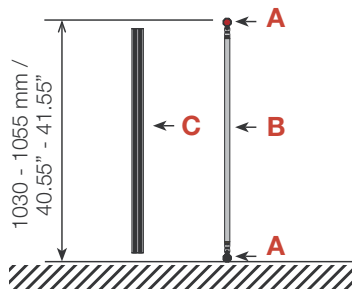

Reception unit **Shape R20** 105 cm

Side view

Top view

Item.	Components	Quantity
A	Grey junction	8 pcs.
B	Silver rod	4 pcs.
C	Silver wing	4 pcs.
D	Lime rod	8 pcs.
	Hanger	8 pcs.
	Clicker	8 pcs.

2010.06.17

For more information on how to assemble Ego, see our folder "General Assembly Instruction" or visit www.markbricdisplay.com/EGO

Reception unit **Shape R20** 105 cm

R20 	Panel no.	Quantity	Height (mm)	Width (mm)	Height (inch)	Width (inch)
	19	2	2	1005 mm	660 mm	39.6"
2	2	2	1005 mm	631 mm	39.6"	24.85"
Total panels		4	<i>This panels fits into one MB EGO Plastic Hard Case</i>			