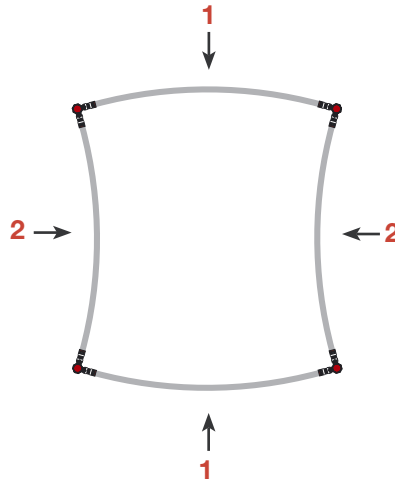

Reception unit **Shape R20** 105 cm

R20 	Panel no.	Quantity	Height (mm)	Width (mm)	Height (inch)	Width (inch)	
	19	2	2	1005 mm	660 mm	39.6"	26"
2	2	2	1005 mm	631 mm	39.6"	24.85"	
Total panels		4	<i>This panels fits into one MB EGO Plastic Hard Case</i>				

Top view