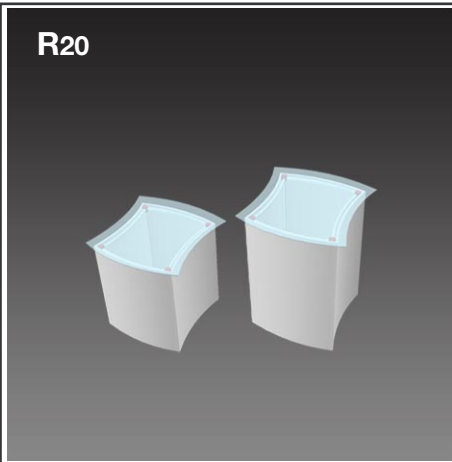

Reception unit **Shape R20** 105 cm

Side view

Top view

Item.	Components	Quantity
A	Grey junction	8 pcs.
B	Silver rod	4 pcs.
C	Silver wing	4 pcs.
D	Lime rod	8 pcs.
	Hanger	8 pcs.
	Clicker	8 pcs.

2010.06.17

For more information on how to assemble Ego, see our folder "General Assembly Instruction" or visit www.markbricdisplay.com/EGO

Reception unit **Shape R20** 105 cm

R20 	Panel no.	Quantity	Height (mm)	Width (mm)	Height (inch)	Width (inch)
	19	2	2	1005 mm	660 mm	39.6"
2	2	2	1005 mm	631 mm	39.6"	24.85"
Total panels		4	<i>This panels fits into one MB EGO Plastic Hard Case</i>			