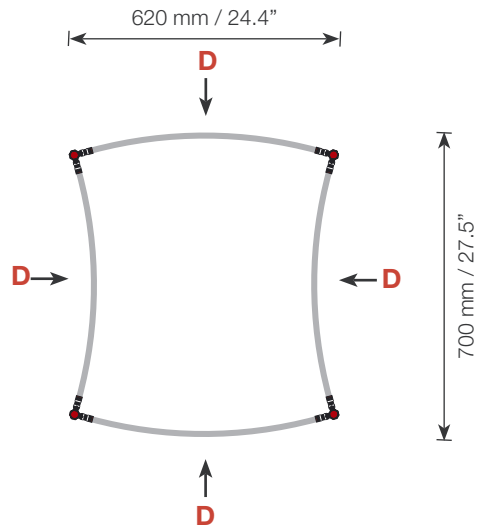

Reception unit **Shape R20** 105 cm

Side view

Top view

Item.	Components	Quantity
A	Grey junction	8 pcs.
B	Silver rod	4 pcs.
C	Silver wing	4 pcs.
D	Lime rod	8 pcs.
	Hanger	8 pcs.
	Clicker	8 pcs.

2010.06.17

For more information on how to assemble Ego, see our folder "General Assembly Instruction" or visit www.markbricdisplay.com/EGO

Reception unit **Shape R20** 105 cm

R20 	Panel no.	Quantity	Height (mm)	Width (mm)	Height (inch)	Width (inch)
	19	2	2	1005 mm	660 mm	39.6"
2	2	2	1005 mm	631 mm	39.6"	24.85"
Total panels		4	<i>This panels fits into one MB EGO Plastic Hard Case</i>			