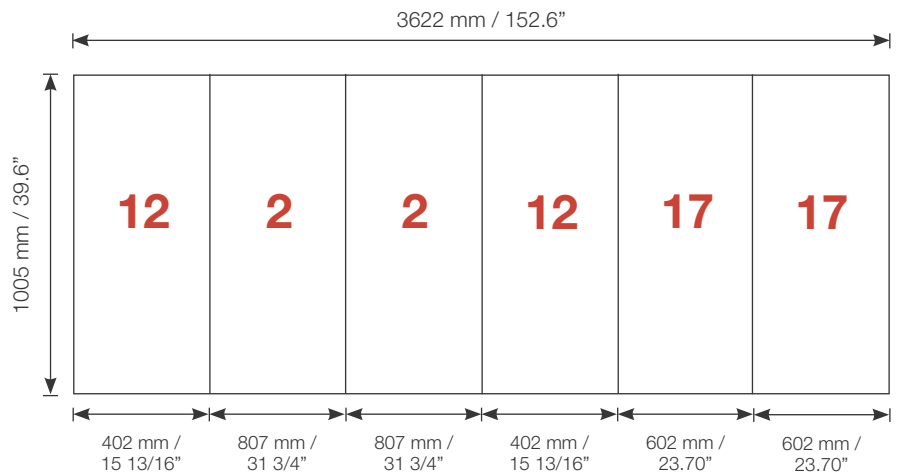

## Reception unit **Shape R2** 105 cm

<b>R2</b>  Item No. 9141	Panel no.	Quantity	Height (mm)	Width (mm)	Height (inch)	Width (inch)
	<b>12</b>	2	1005 mm	402 mm	39.6"	15 13/16"
	<b>2</b>	2	1005 mm	807 mm	39.6"	31 3/4"
	<b>17</b>	2	1005 mm	602 mm	39.6"	23.70"
<b>Total panels</b>		<b>6</b>	<i>This panels fits into one MB EGO Plastic Hard Case</i>			

### Top view

### Front view

Add-On component for Graphic Panels	
Mag-Tape	12,5 m / 41 ft.
Corner tabs	24 pcs.
Edge stiffener	12 pcs.

For more information on graphic panel production, see our folder "EGO Graphic Panel Production" or visit [www.markbricdisplay.com/EGO](http://www.markbricdisplay.com/EGO)