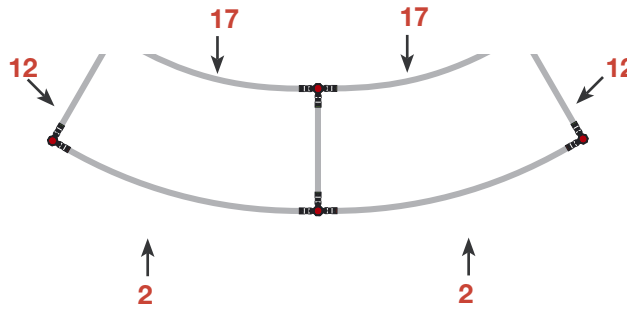

## Reception unit **Shape R2** 105 cm

<b>R2</b>  Item No. 9141	Panel no.	Quantity	Height (mm)	Width (mm)	Height (inch)	Width (inch)
	<b>12</b>	2	1005 mm	402 mm	39.6"	15 13/16"
	<b>2</b>	2	1005 mm	807 mm	39.6"	31 3/4"
	<b>17</b>	2	1005 mm	602 mm	39.6"	23.70"
<b>Total panels</b>		<b>6</b>	<i>This panels fits into one MB EGO Plastic Hard Case</i>			

### Top view

### Front view

Add-On component for Graphic Panels	
Mag-Tape	12,5 m / 41 ft.
Corner tabs	24 pcs.
Edge stiffener	12 pcs.

For more information on graphic panel production, see our folder "EGO Graphic Panel Production" or visit [www.markbricdisplay.com/EGO](http://www.markbricdisplay.com/EGO)