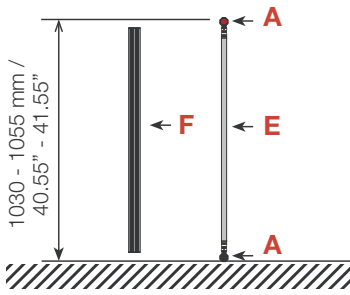

## Reception unit **Shape R3** 105 cm

Side view

Top view

Item.	Components	Quantity
<b>A</b>	Grey junction	16 pcs.
<b>B</b>	Purple rod	6 pcs.
<b>C</b>	Lime rod	6 pcs.
<b>D</b>	Green rod	8 pcs.
<b>F</b>	Silver rod	8 pcs.
<b>E</b>	Silver wing	8 pcs.
	Hanger	16 pcs.
	Clicker	16 pcs.