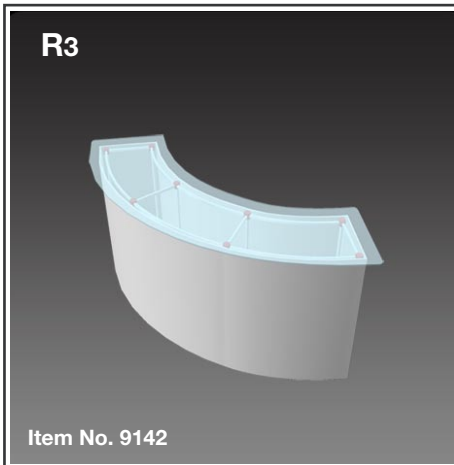

## Reception unit **Shape R3** 105 cm

Side view

Top view

Item.	Components	Quantity
<b>A</b>	Grey junction	16 pcs.
<b>B</b>	Purple rod	6 pcs.
<b>C</b>	Lime rod	6 pcs.
<b>D</b>	Green rod	8 pcs.
<b>F</b>	Silver rod	8 pcs.
<b>E</b>	Silver wing	8 pcs.
	Hanger	16 pcs.
	Clicker	16 pcs.