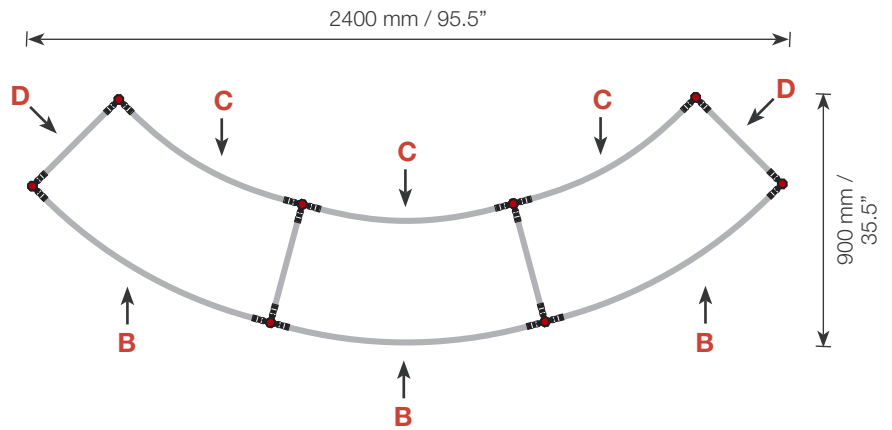

## Reception unit **Shape R3** 105 cm

Side view

Top view

Item.	Components	Quantity
<b>A</b>	Grey junction	16 pcs.
<b>B</b>	Purple rod	6 pcs.
<b>C</b>	Lime rod	6 pcs.
<b>D</b>	Green rod	8 pcs.
<b>F</b>	Silver rod	8 pcs.
<b>E</b>	Silver wing	8 pcs.
	Hanger	16 pcs.
	Clicker	16 pcs.