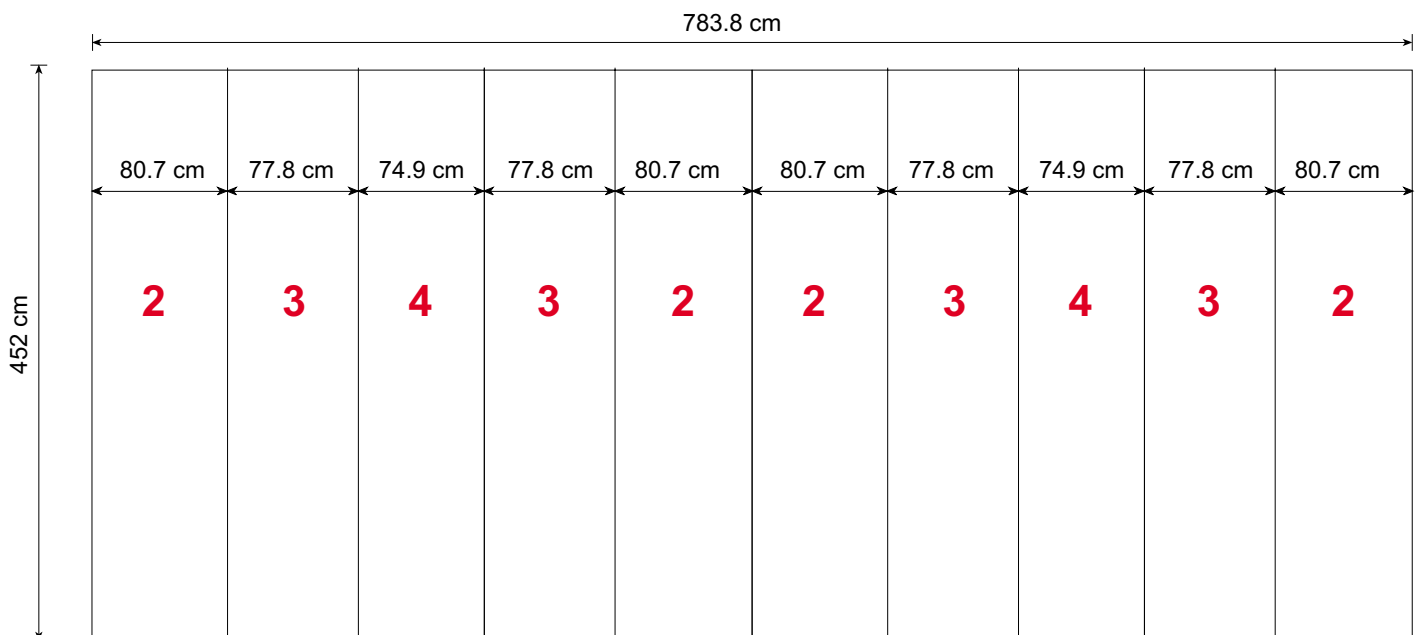

Measurement for printing & cutting of panels

Metric / cm

Tower unit shape T₁₂ 450 cm

		Tower unit shape T ₁₂ 450 cm			T ₁₂ 
Panel no.	Quantity	Height	Width		
2	4	452 cm	80.7 cm		
3	4	452 cm	77.8 cm		
4	2	452 cm	74.9 cm		
Total printing panels		10			ItemNo. 8947

The panels fit into two MB EGO Plastic Hard case.

Panel Area: 35 m²

Mark Bric Display Corp.
North America Tel. 800.742.6275 Fax. 800.565.9506 E-mail: markbric@markbric.com

Mark Bric Display AB
Worldwide Headquarters Tel. +46 33 480460 Fax. +46 33 480470 E-mail: display@markbric.se