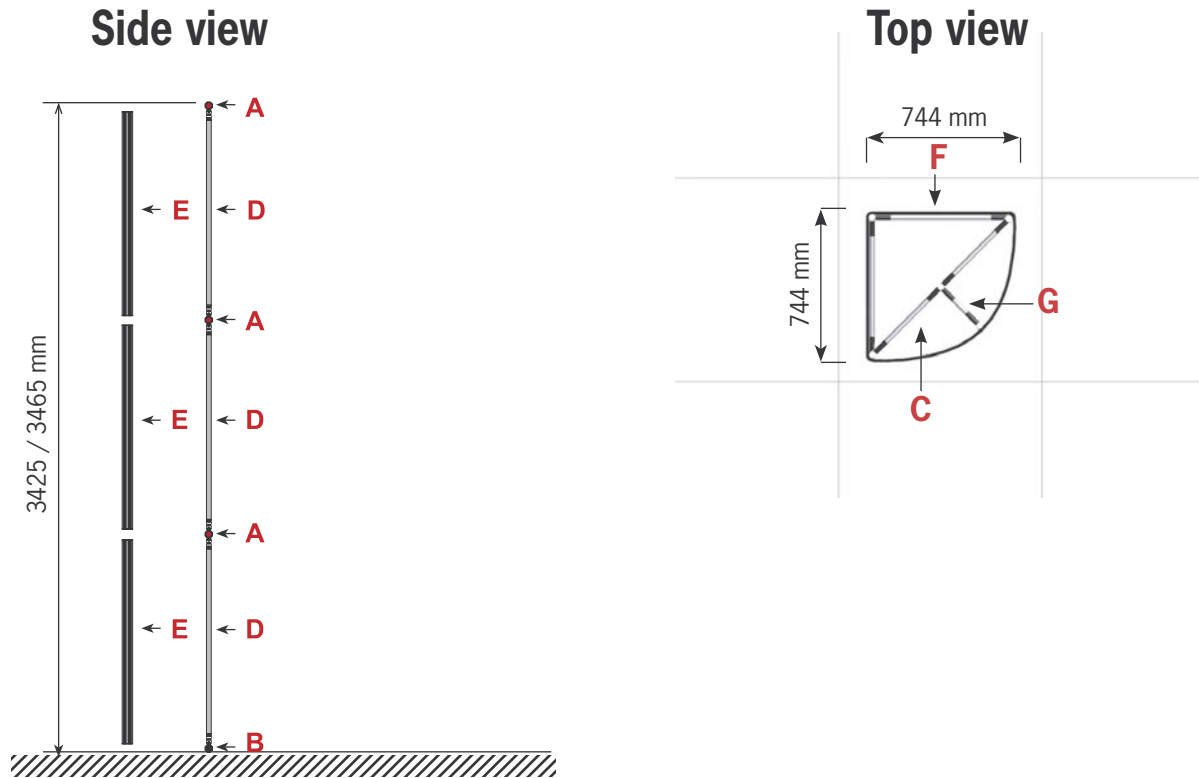

Tower unit **shape T13** 340 cm

T13  Item No. 8950	Item.	Components	Quantity
	A	Red junction	15 pcs.
B	Grey junction	5 pcs.	
C	Blue rods	8 pcs.	
D	Gold rods	12 pcs.	
E	Gold wings	12 pcs.	
F	Pink rods	8 pcs.	
G	White rods	4 pcs.	
	Hanger	8 pcs.	
	Clicker	8 pcs.	