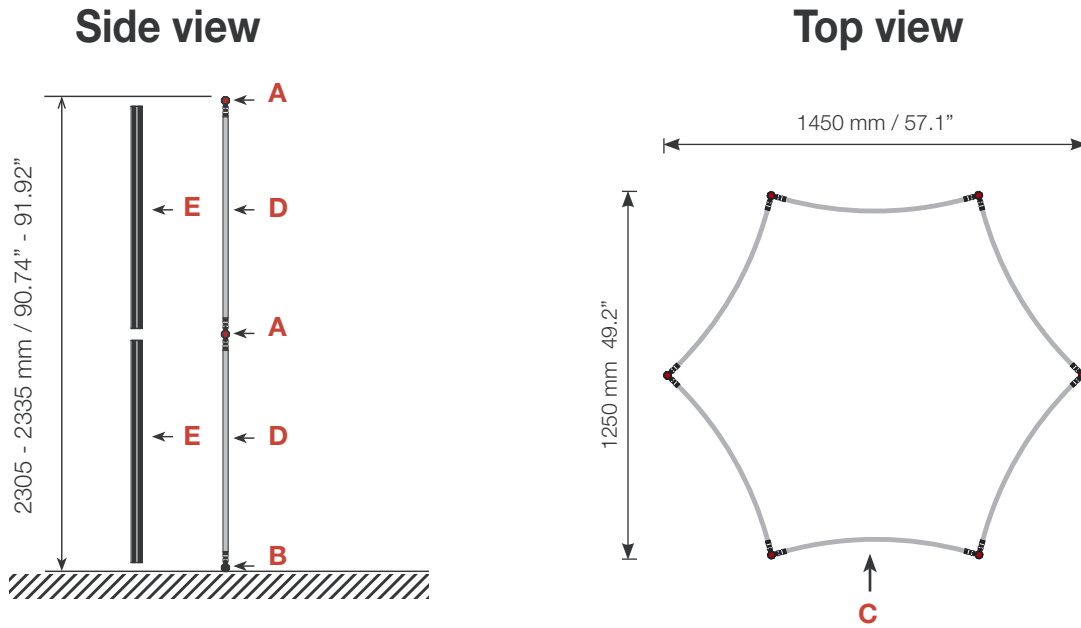

## Tower unit **Shape T14** 230 cm

Item.	Components	Quantity
<b>A</b>	Red junction	12 pcs.
<b>B</b>	Grey junction	6 pcs.
<b>C</b>	Purple rod	18 pcs.
<b>D</b>	Gold rod	12 pcs.
<b>E</b>	Gold wing	12 pcs.
	Hanger	12 pcs.
	Clicker	12 pcs.