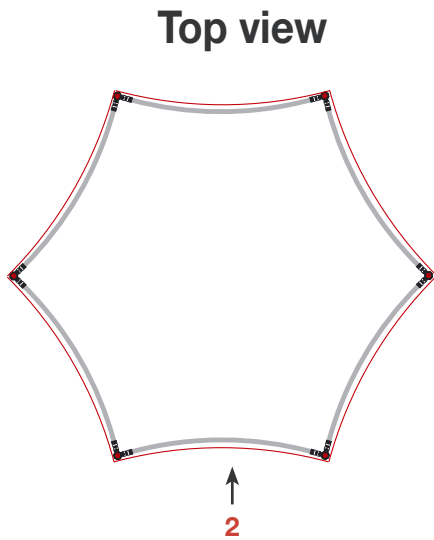

## Tower unit **Shape T14** 450 cm

T14  Item No. 8996	Panel no.	Quantity	Height (mm)	Width (mm)	Height (inch)	Width (inch)
	<b>2</b>	6	4520 mm	807 mm	177 15/16"	31 3/4"
<b>Total panels</b>		<b>6</b>	<i>This panels fits into one MB EGO Plastic Hard Case</i>			

Add-On component for Graphic Panels	
Mag-Tape	55 m / 181 ft.
Corner tabs	24 pcs.
Edge stiffener	12 pcs.

For more information on graphic panel production, see our folder "EGO Graphic Panel Production" or visit [www.markbricdisplay.com/EGO](http://www.markbricdisplay.com/EGO)