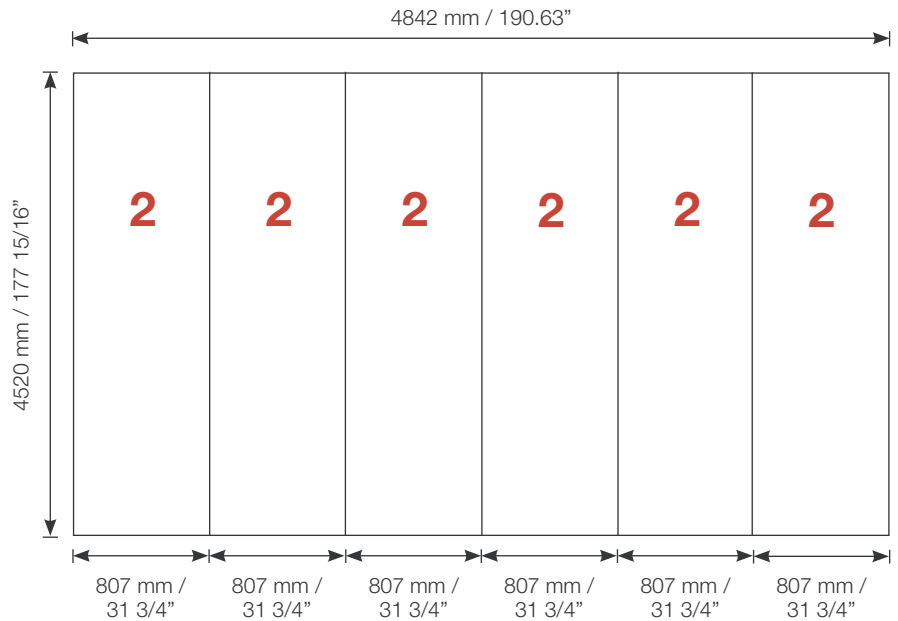

## Tower unit **Shape T14** 450 cm

T14  Item No. 8996	Panel no.	Quantity	Height (mm)	Width (mm)	Height (inch)	Width (inch)
	<b>2</b>	6	4520 mm	807 mm	177 15/16"	31 3/4"
<b>Total panels</b>		<b>6</b>	<i>This panels fits into one MB EGO Plastic Hard Case</i>			

Add-On component for Graphic Panels	
Mag-Tape	55 m / 181 ft.
Corner tabs	24 pcs.
Edge stiffener	12 pcs.

For more information on graphic panel production, see our folder "EGO Graphic Panel Production" or visit [www.markbricdisplay.com/EGO](http://www.markbricdisplay.com/EGO)