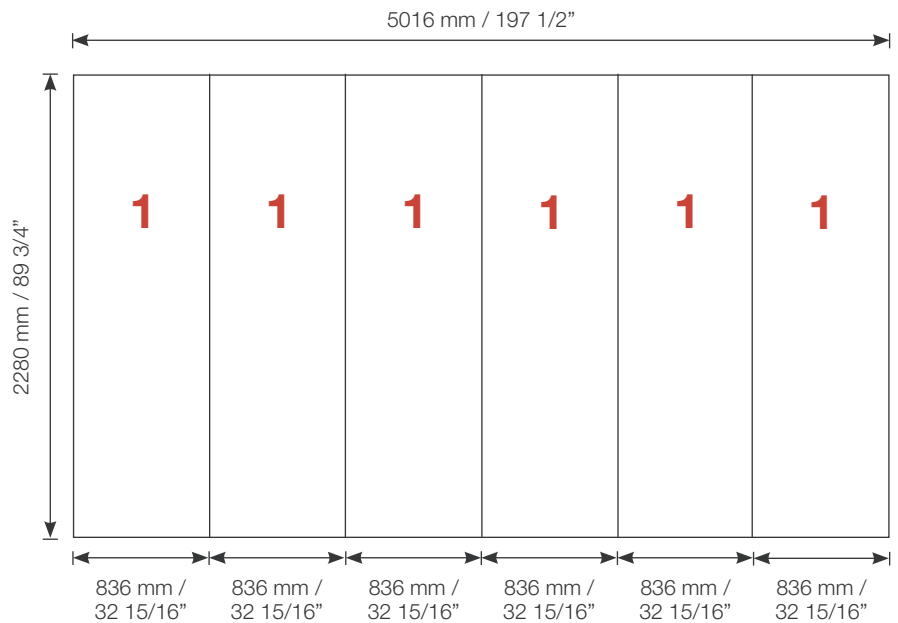

Tower unit **Shape T15** 230 cm

 <p>T15</p> <p>Item No. 8998</p>	Panel no.	Quantity	Height (mm)	Width (mm)	Height (inch)	Width (inch)
	1	6	2280 mm	836 mm	89 3/4"	32 15/16"
Total panels		6	<i>This panels fits into one MB EGO Plastic Hard Case</i>			

Top view

Add-On component for Graphic Panels	
Mag-Tape	28 m / 92 ft.
Corner tabs	24 pcs.
Edge stiffener	12 pcs.

For more information on graphic panel production, see our folder "EGO Graphic Panel Production" or visit www.markbricdisplay.com/EGO