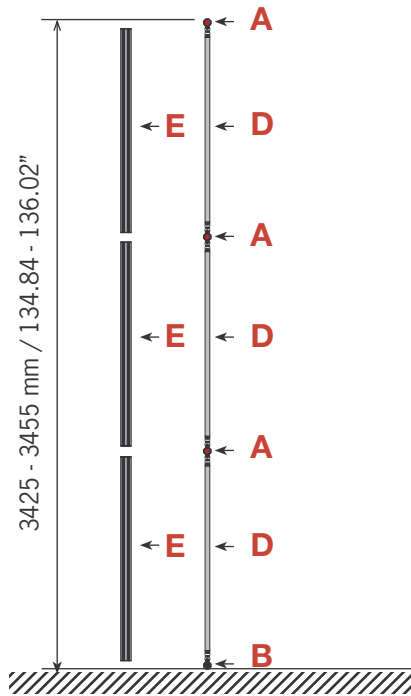

Tower unit **Shape T15** 340 cm

Side view

Top view

Item.	Components	Quantity
A	Red junction	18 pcs.
B	Grey junction	6 pcs.
C	Purple rod	24 pcs.
D	Gold rod	18 pcs.
E	Gold wing	18 pcs.
	Hanger	12 pcs.
	Clicker	12 pcs.