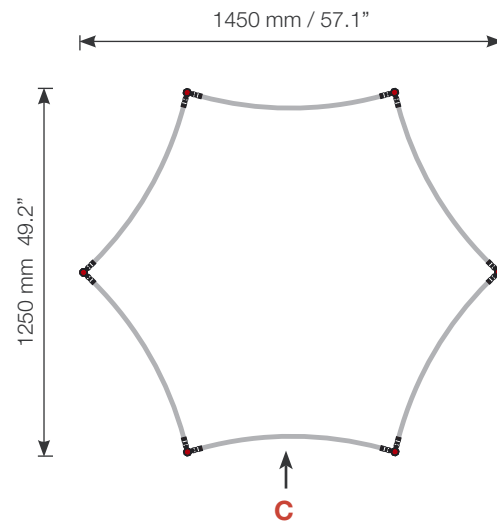

Tower unit **Shape T15** 340 cm

Side view

Top view

Item.	Components	Quantity
A	Red junction	18 pcs.
B	Grey junction	6 pcs.
C	Purple rod	24 pcs.
D	Gold rod	18 pcs.
E	Gold wing	18 pcs.
	Hanger	12 pcs.
	Clicker	12 pcs.