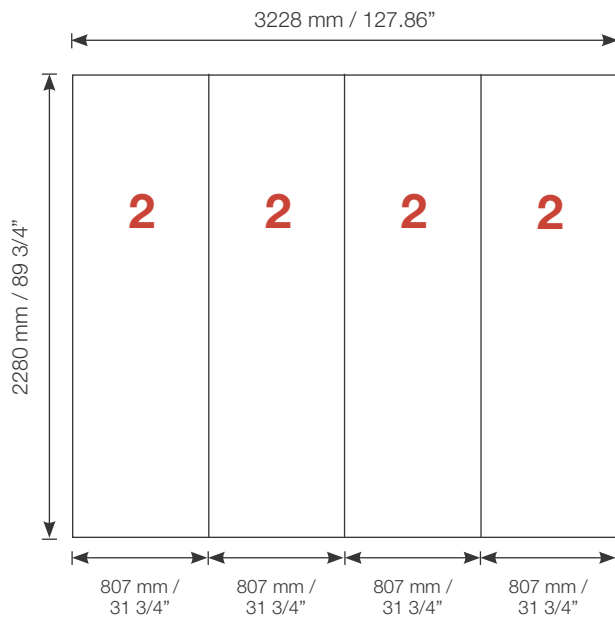

Tower unit **Shape T16** 230 cm

T16  Item No. 9102	Panel no.	Quantity	Height (mm)	Width (mm)	Height (inch)	Width (inch)
		2	4	2280 mm	807 mm	89 3/4"
Total panels		4	<i>This panels fits into one MB EGO Plastic Hard Case</i>			

Top view

Add-On component for Graphic Panels	
Mag-Tape	19 m / 63 ft.
Corner tabs	16 pcs.
Edge stiffener	8 pcs.

For more information on graphic panel production, see our folder "EGO Graphic Panel Production" or visit www.markbricdisplay.com/EGO