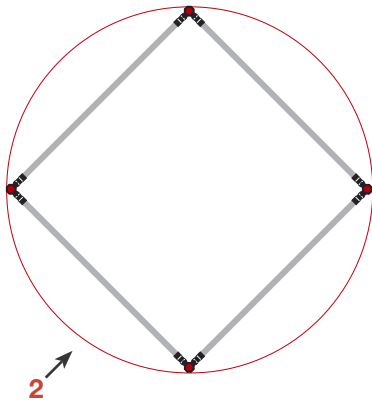

## Tower unit **Shape T16** 450 cm

 <p><b>T16</b> Item No. 9104</p>	Panel no.	Quantity	Height (mm)	Width (mm)	Height (inch)	Width (inch)
		<b>2</b>	4	4520 mm	807 mm	177 15/16"
<b>Total panels</b>		<b>4</b>	<i>This panels fits into one MB EGO Plastic Hard Case</i>			

**Top view**

Add-On component for Graphic Panels	
Mag-Tape	37 m /122 ft.
Corner tabs	16 pcs.
Edge stiffener	8 pcs.

For more information on graphic panel production, see our folder "EGO Graphic Panel Production" or visit [www.markbricdisplay.com/EGO](http://www.markbricdisplay.com/EGO)