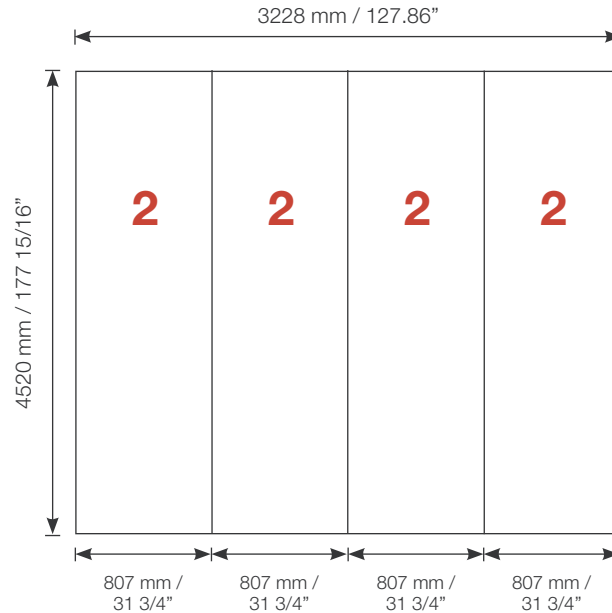

## Tower unit **Shape T16** 450 cm

 <p><b>T16</b> Item No. 9104</p>	Panel no.	Quantity	Height (mm)	Width (mm)	Height (inch)	Width (inch)
		<b>2</b>	4	4520 mm	807 mm	177 15/16"
<b>Total panels</b>		<b>4</b>	<i>This panels fits into one MB EGO Plastic Hard Case</i>			

**Top view**

Add-On component for Graphic Panels	
Mag-Tape	37 m /122 ft.
Corner tabs	16 pcs.
Edge stiffener	8 pcs.

For more information on graphic panel production, see our folder "EGO Graphic Panel Production" or visit [www.markbricdisplay.com/EGO](http://www.markbricdisplay.com/EGO)