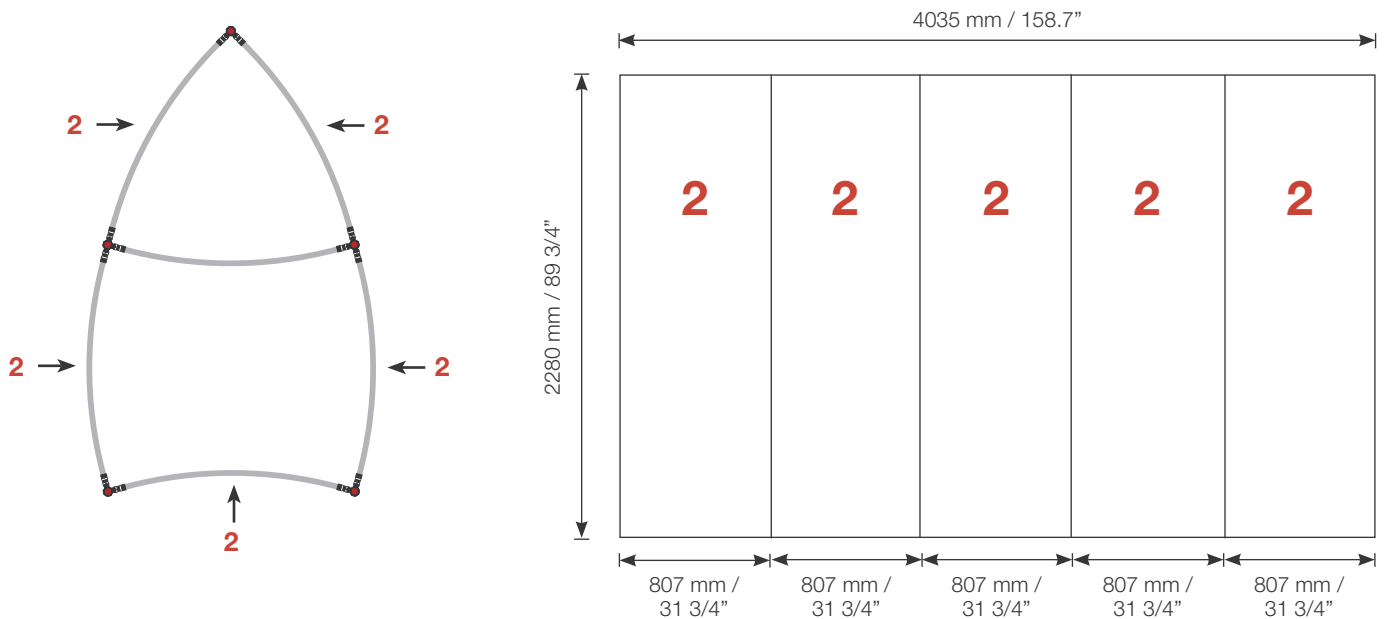

Tower unit **Shape T2** 230 cm

T2	Item.	Components	Quantity
 Item No. 8905	A	Red junction	10 pcs.
	B	Grey junction	5 pcs.
	C	Purple rod	18 pcs.
	D	Gold rod	10 pcs.
	E	Gold wing	10 pcs.
		Hanger	10 pcs.
		Clicker	10 pcs.

For more information on how to assemble Ego, see our folder "General Assembly Instruction" or visit www.markbricdisplay.com/EGO

Tower unit **Shape T2** 230 cm

T2  Item No. 8905	Panel no.	Quantity	Height (mm)	Width (mm)	Height (inch)	Width (inch)
		2	5	2280 mm	807 mm	89 3/4"
Total panels		5	<i>This panels fits into one MB EGO Plastic Hard Case</i>			

Top view

Add-On component for Graphic Panels	
Mag-Tape	23,0 m / 75 ft.
Corner tabs	20 pcs.
Edge stiffener	10 pcs.

For more information on graphic panel production, see our folder "EGO Graphic Panel Production" or visit www.markbricdisplay.com/EGO