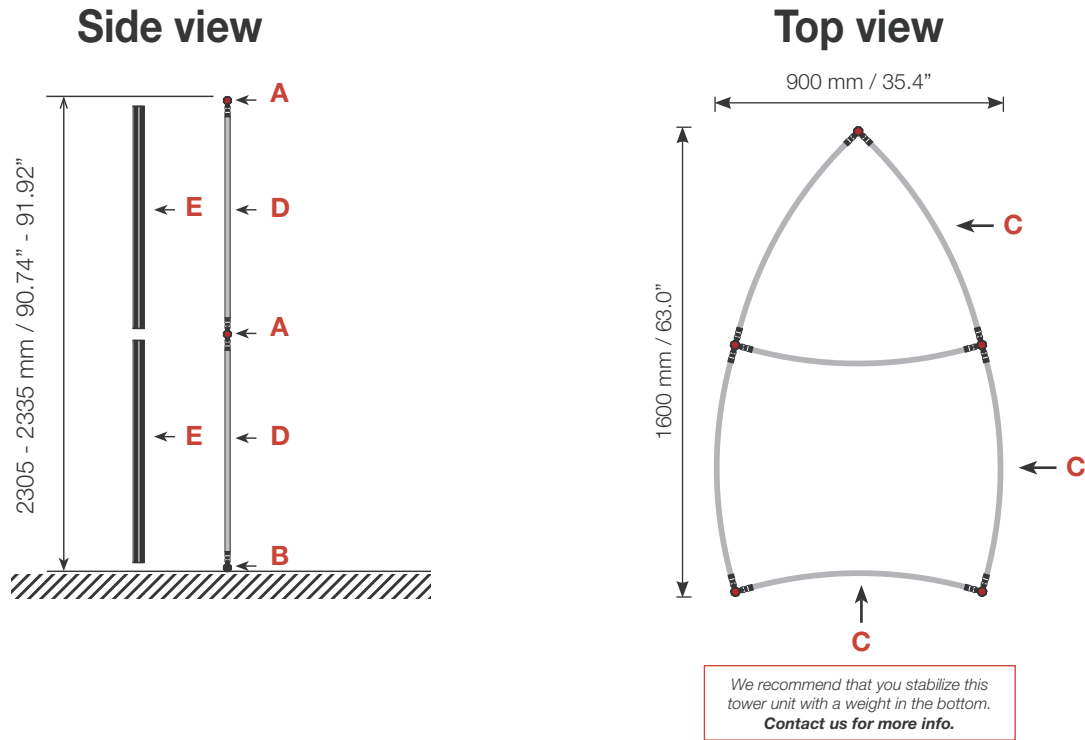

Tower unit **Shape T2** 230 cm

T2	Item.	Components	Quantity
 Item No. 8905	A	Red junction	10 pcs.
	B	Grey junction	5 pcs.
	C	Purple rod	18 pcs.
	D	Gold rod	10 pcs.
	E	Gold wing	10 pcs.
		Hanger	10 pcs.
		Clicker	10 pcs.

For more information on how to assemble Ego, see our folder "General Assembly Instruction" or visit www.markbricdisplay.com/EGO

Tower unit **Shape T2** 230 cm

T2  Item No. 8905	Panel no.	Quantity	Height (mm)	Width (mm)	Height (inch)	Width (inch)
		2	5	2280 mm	807 mm	89 3/4"
Total panels		5	<i>This panels fits into one MB EGO Plastic Hard Case</i>			

Top view

Add-On component for Graphic Panels	
Mag-Tape	23,0 m / 75 ft.
Corner tabs	20 pcs.
Edge stiffener	10 pcs.

For more information on graphic panel production, see our folder "EGO Graphic Panel Production" or visit www.markbricdisplay.com/EGO