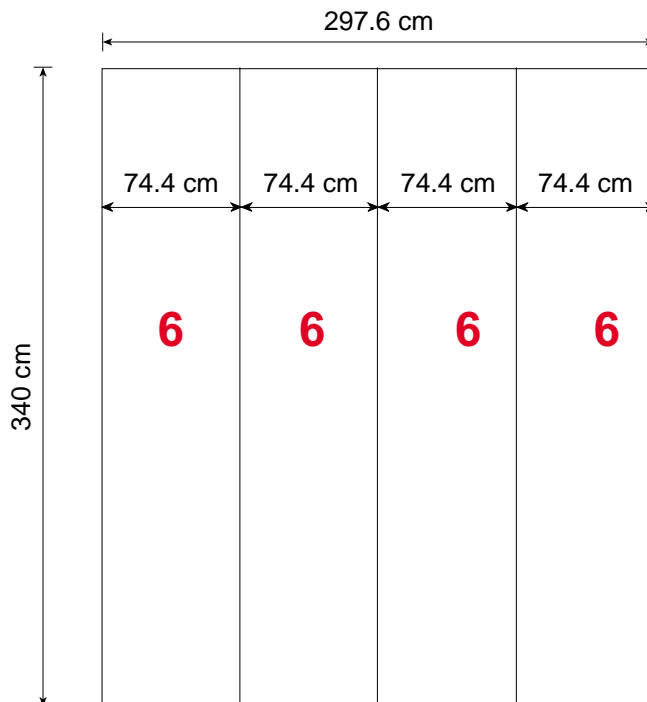

# Measurement for printing & cutting of panels

Metric / cm

## Tower unit **shape T<sub>5</sub>** 340 cm

		Tower unit shape T <sub>5</sub> 340 cm			T <sub>5</sub> 
Panel no.	Quantity	Height	Width		
6	4	340 cm	74.4 cm		
<b>Total printing panels</b>		<b>4</b>			

The panels fit into one MB EGO Plastic Hard case.

Panel Area: 10.0 m<sup>2</sup>

Mark Bric Display Corp.  
North America Tel. 800.742.6275 Fax. 800.565.9506 E-mail: markbric@markbric.com

Mark Bric Display AB  
Worldwide Headquarters Tel. +46 33 480460 Fax. +46 33 480470 E-mail: display@markbric.se