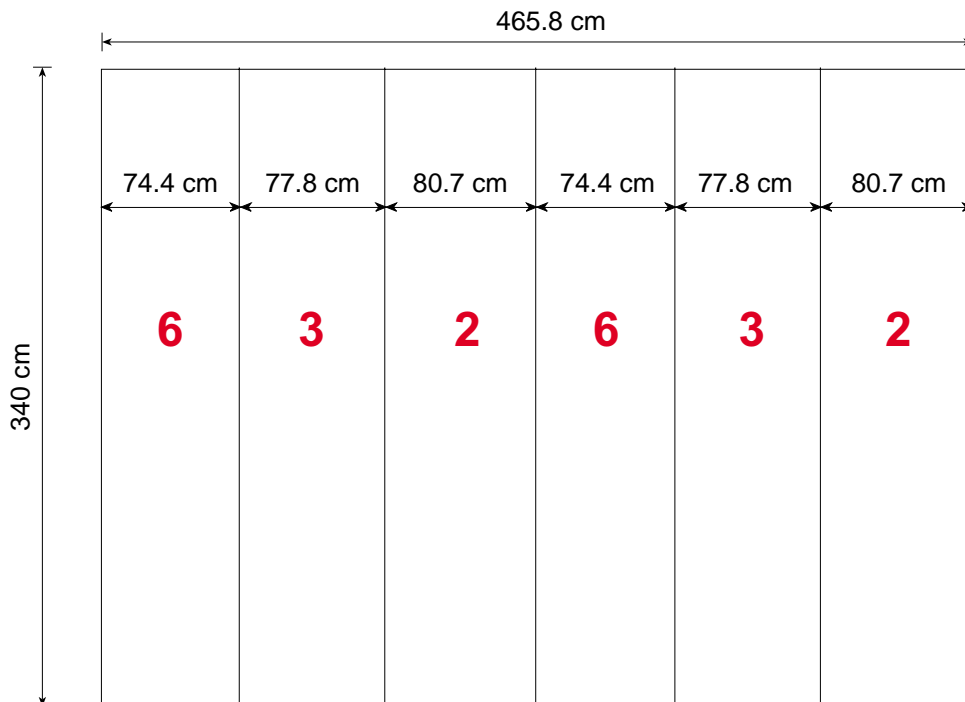

Measurement for printing & cutting of panels

Metric / cm

Tower unit shape T₆ 340 cm

Tower unit shape T ₆ 340 cm				T ₆ 
Panel no.	Quantity	Height	Width	
2	2	340 cm	80.7 cm	
3	2	340 cm	77.8 cm	
6	2	340 cm	74.4 cm	
Total printing panels		6		

The panels fit into one MB EGO Plastic Hard case.

Panel Area: 15.5 m²

Mark Bric Display Corp.
North America Tel. 800.742.6275 Fax. 800.565.9506 E-mail: markbric@markbric.com

Mark Bric Display AB
Worldwide Headquarters Tel. +46 33 480460 Fax. +46 33 480470 E-mail: display@markbric.se