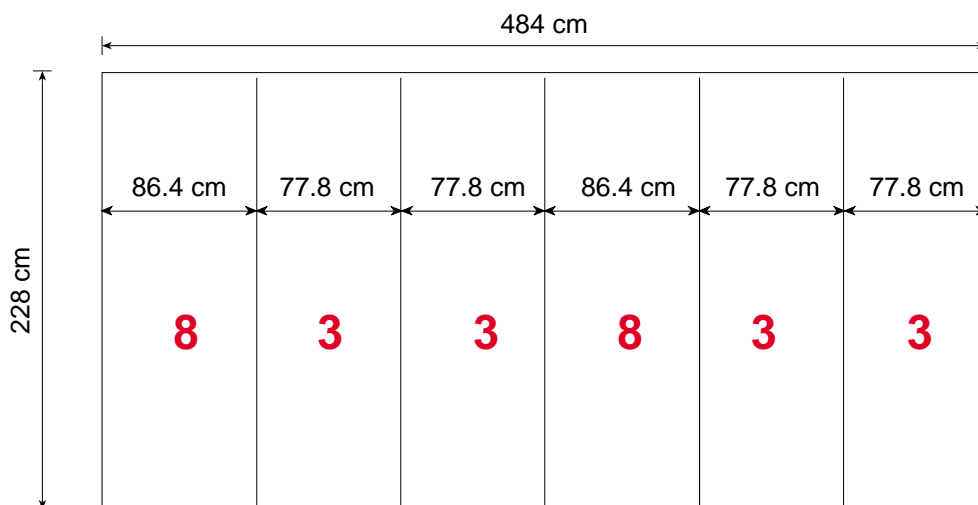

Measurement for printing & cutting of panels

Metric / cm

Tower unit **shape T₈** 230 cm

	Tower unit shape T ₈ 230 cm				
	Panel no.	Quantity	Height		Width
	8	2	228 cm		86.4 cm
3	4	228 cm	77.8 cm		
Total printing panels		6			

ItemNo. 8929

The panels fit into one MB EGO Plastic Hard case.

Panel Area: 11 m²

Mark Bric Display Corp.
North America Tel. 800.742.6275 Fax. 800.565.9506 E-mail:markbric@markbric.com

Mark Bric Display AB
Worldwide Headquarters Tel. +46 33 480460 Fax. +46 33 480470 E-mail:display@markbric.se