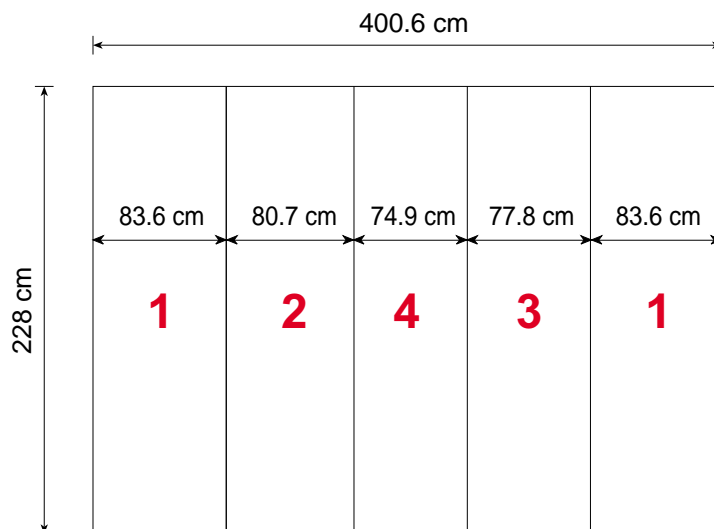

Wall & Tower unit **shape W₁₂** 230 cm

Top view	Tower unit shape W₁₂ 230 cm				
	panel no.	Quantity	Height	Width	
 <p>Side A</p>	1	2	228 cm	83.6 cm	
	2	1	228 cm	80.7 cm	
	4	1	228 cm	74.9 cm	
	3	1	228 cm	77.8 cm	
Total printing panels		5			

ItemNo. 8986

Side A Panel Area: 9 m²

Wall & Tower unit **shape W₁₂** 230 cm

Top view	Tower unit shape W₁₂ 230 cm				
	panel no.	Quantity	Height	Width	
 <p>Side B</p>	2	1	228 cm	80.7 cm	
	6	1	228 cm	71.6 cm	
	3	1	228 cm	77.8 cm	
Total printing panels		3			ItemNo. 8986

Side B Panel Area: 5 m²