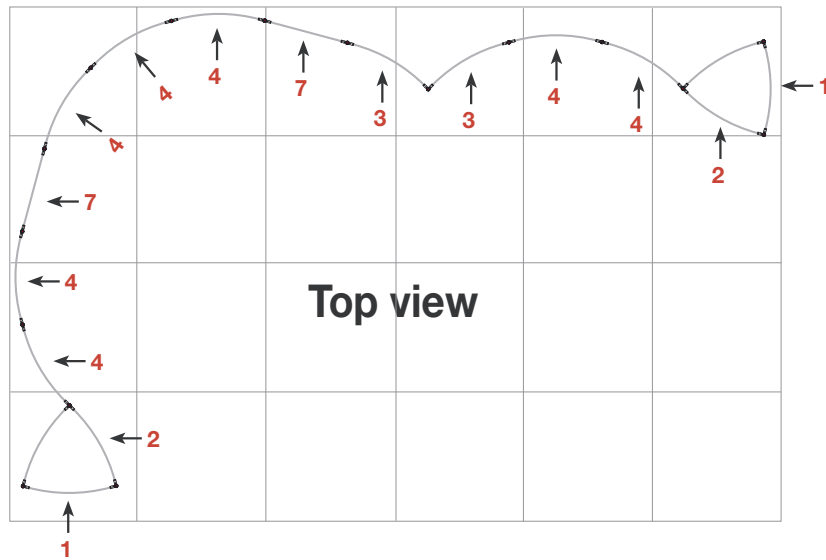

Exhibition unit **Shape D128** 230 cm

Item.	Components	Quantity
A	Red junction	16 pcs.
B	Grey junction	32 pcs.
C	Purple rod	45 pcs.
D	Pink rod	6 pcs.
E	Gold rod	32 pcs.
F	Gold wing	32 pcs.
	Hanger	30 pcs.
	Clicker	30 pcs.

2010.04.15

For more information on how to assemble Ego, see our folder "General Assembly Instruction" or visit www.markbricdisplay.com/EGO

Exhibition unit **Shape D128** 230 cm

D128  Item No. 9128	Panel no.	Quantity	Height (mm)	Width (mm)	Height (inch)	Width (inch)
	1	2	2	2280 mm	836 mm	89 3/4"
2	2	2	2280 mm	807 mm	89 3/4"	31 3/4"
4	7	7	2280 mm	749 mm	89 3/4"	29 1/2"
7	2	2	2280 mm	684 mm	89 3/4"	26 15/16"
3	2	2	2280 mm	778 mm	89 3/4"	30 5/8"
Total panels		15	<i>This panels fits into one MB EGO Plastic Hard Case</i>			

11 414 mm / 449.37"

For more information on graphic panel production, see our folder "EGO Graphic Panel Production" or visit www.markbricdisplay.com/EGO