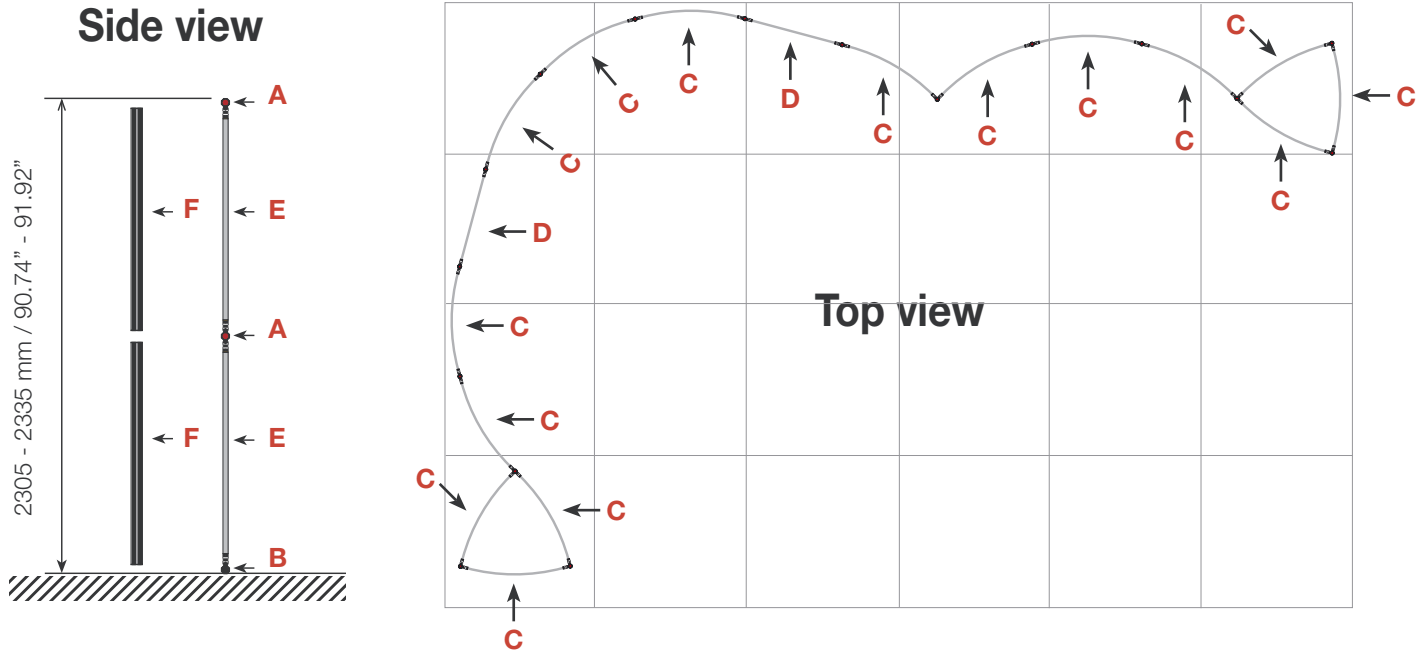

Exhibition unit **Shape D128** 230 cm

Item.	Components	Quantity
A	Red junction	16 pcs.
B	Grey junction	32 pcs.
C	Purple rod	45 pcs.
D	Pink rod	6 pcs.
E	Gold rod	32 pcs.
F	Gold wing	32 pcs.
	Hanger	30 pcs.
	Clicker	30 pcs.

2010.04.15

For more information on how to assemble Ego, see our folder "General Assembly Instruction" or visit www.markbricdisplay.com/EGO

Exhibition unit **Shape D128** 230 cm

D128  Item No. 9128	Panel no.	Quantity	Height (mm)	Width (mm)	Height (inch)	Width (inch)
	1	2	2	2280 mm	836 mm	89 3/4"
2	2	2	2280 mm	807 mm	89 3/4"	31 3/4"
4	7	7	2280 mm	749 mm	89 3/4"	29 1/2"
7	2	2	2280 mm	684 mm	89 3/4"	26 15/16"
3	2	2	2280 mm	778 mm	89 3/4"	30 5/8"
Total panels		15	<i>This panels fits into one MB EGO Plastic Hard Case</i>			

11 414 mm / 449.37"

For more information on graphic panel production, see our folder "EGO Graphic Panel Production" or visit www.markbricdisplay.com/EGO