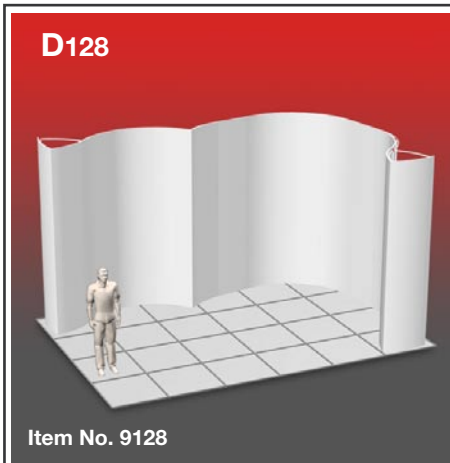

Exhibition unit **Shape D128** 230 cm

Item.	Components	Quantity
A	Red junction	16 pcs.
B	Grey junction	32 pcs.
C	Purple rod	45 pcs.
D	Pink rod	6 pcs.
E	Gold rod	32 pcs.
F	Gold wing	32 pcs.
	Hanger	30 pcs.
	Clicker	30 pcs.

2010.04.15

For more information on how to assemble Ego, see our folder "General Assembly Instruction" or visit www.markbricdisplay.com/EGO

Exhibition unit **Shape D128** 230 cm

D128  Item No. 9128	Panel no.	Quantity	Height (mm)	Width (mm)	Height (inch)	Width (inch)
	1	2	2	2280 mm	836 mm	89 3/4"
2	2	2	2280 mm	807 mm	89 3/4"	31 3/4"
4	7	7	2280 mm	749 mm	89 3/4"	29 1/2"
7	2	2	2280 mm	684 mm	89 3/4"	26 15/16"
3	2	2	2280 mm	778 mm	89 3/4"	30 5/8"
Total panels		15	<i>This panels fits into one MB EGO Plastic Hard Case</i>			

11 414 mm / 449.37"

For more information on graphic panel production, see our folder "EGO Graphic Panel Production" or visit www.markbricdisplay.com/EGO