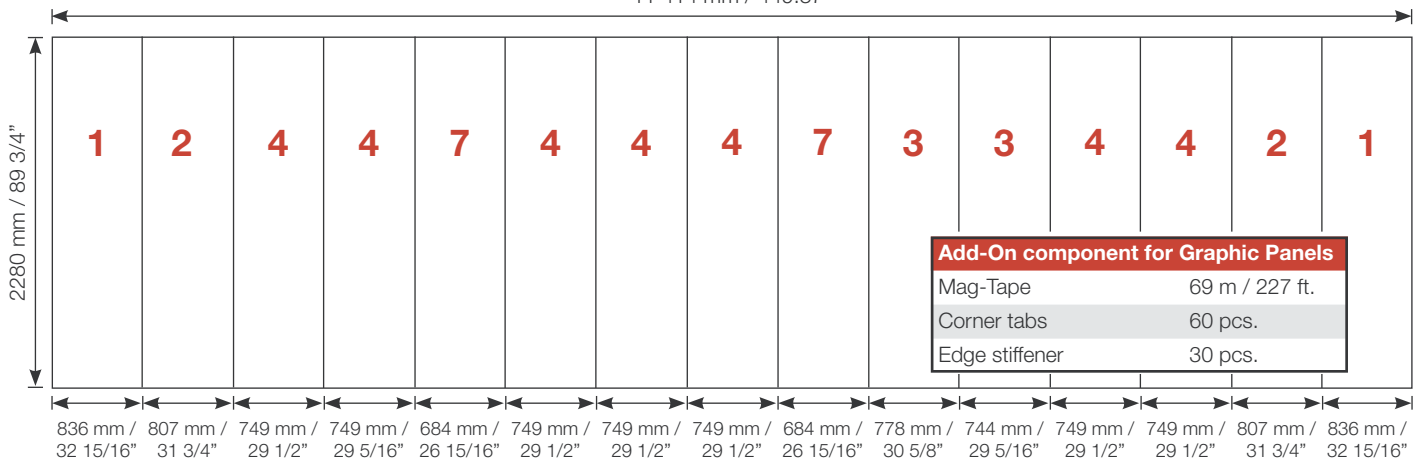

Exhibition unit **Shape D128** 230 cm

Item.	Components	Quantity
A	Red junction	16 pcs.
B	Grey junction	32 pcs.
C	Purple rod	45 pcs.
D	Pink rod	6 pcs.
E	Gold rod	32 pcs.
F	Gold wing	32 pcs.
	Hanger	30 pcs.
	Clicker	30 pcs.

2010.04.15

For more information on how to assemble Ego, see our folder "General Assembly Instruction" or visit www.markbricdisplay.com/EGO

Exhibition unit **Shape D128** 230 cm

D128  Item No. 9128	Panel no.	Quantity	Height (mm)	Width (mm)	Height (inch)	Width (inch)
	1	2	2	2280 mm	836 mm	89 3/4"
2	2	2	2280 mm	807 mm	89 3/4"	31 3/4"
4	7	7	2280 mm	749 mm	89 3/4"	29 1/2"
7	2	2	2280 mm	684 mm	89 3/4"	26 15/16"
3	2	2	2280 mm	778 mm	89 3/4"	30 5/8"
Total panels		15	<i>This panels fits into one MB EGO Plastic Hard Case</i>			

11 414 mm / 449.37"

For more information on graphic panel production, see our folder "EGO Graphic Panel Production" or visit www.markbricdisplay.com/EGO