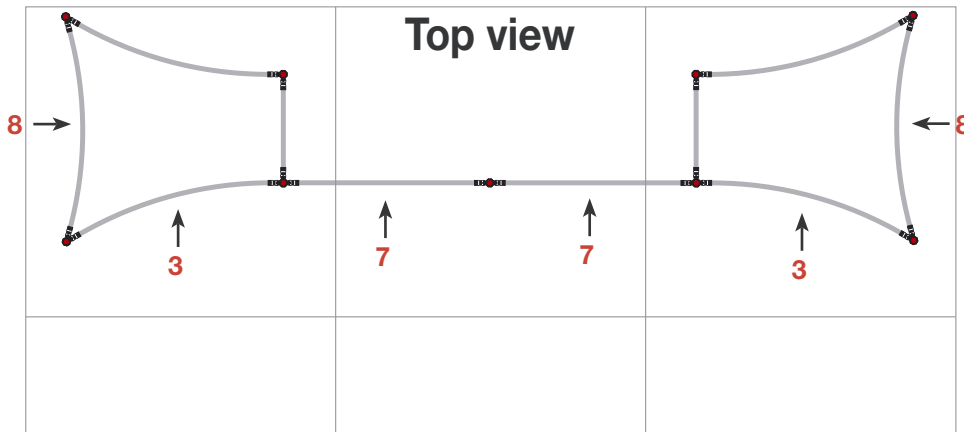

## Exhibition unit **Shape D189** 230 cm

Item.	Components	Quantity
<b>A</b>	Red junction	18 pcs.
<b>B</b>	Grey junction	9 pcs.
<b>C</b>	Purple rod	18 pcs.
<b>D</b>	Pink rod	6 pcs.
<b>E</b>	Green rod	6 pcs.
<b>F</b>	Gold rod	18 pcs.
<b>G</b>	Gold wing	14 pcs.
	Hanger	12 pcs.
	Clicker	12 pcs.

## Exhibition unit **Shape D189** 230 cm

D189  Item No. 9130	Panel no.	Quantity	Height (mm)	Width (mm)	Height (inch)	Width (inch)
	<b>8</b>	2	2	2460 mm	864 mm	89 3/4"
<b>3</b>	2	2	2460 mm	778 mm	89 3/4"	30 5/8"
<b>7</b>	2	2	2460 mm	684 mm	89 3/4"	26 15/16"
<b>Total panels</b>		<b>6</b>	<i>This panels fits into one MB EGO Plastic Hard Case</i>			

Add-On component for Graphic Panels	
Mag-Tape	28 m / 92 ft.
Corner tabs	24 pcs.
Edge stiffener	12 pcs.

For more information on graphic panel production, see our folder "EGO Graphic Panel Production" or visit [www.markbricdisplay.com/EGO](http://www.markbricdisplay.com/EGO)