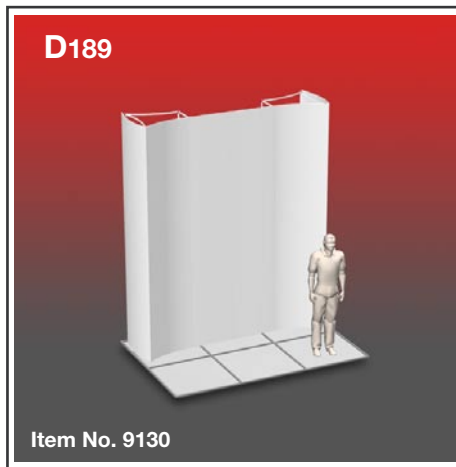

## Exhibition unit **Shape D189** 230 cm

Item.	Components	Quantity
<b>A</b>	Red junction	18 pcs.
<b>B</b>	Grey junction	9 pcs.
<b>C</b>	Purple rod	18 pcs.
<b>D</b>	Pink rod	6 pcs.
<b>E</b>	Green rod	6 pcs.
<b>F</b>	Gold rod	18 pcs.
<b>G</b>	Gold wing	14 pcs.
	Hanger	12 pcs.
	Clicker	12 pcs.

## Exhibition unit **Shape D189** 230 cm

D189  Item No. 9130	Panel no.	Quantity	Height (mm)	Width (mm)	Height (inch)	Width (inch)
	<b>8</b>	2	2	2460 mm	864 mm	89 3/4"
<b>3</b>	2	2	2460 mm	778 mm	89 3/4"	30 5/8"
<b>7</b>	2	2	2460 mm	684 mm	89 3/4"	26 15/16"
<b>Total panels</b>		<b>6</b>	<i>This panels fits into one MB EGO Plastic Hard Case</i>			

Add-On component for Graphic Panels	
Mag-Tape	28 m / 92 ft.
Corner tabs	24 pcs.
Edge stiffener	12 pcs.

For more information on graphic panel production, see our folder "EGO Graphic Panel Production" or visit [www.markbricdisplay.com/EGO](http://www.markbricdisplay.com/EGO)