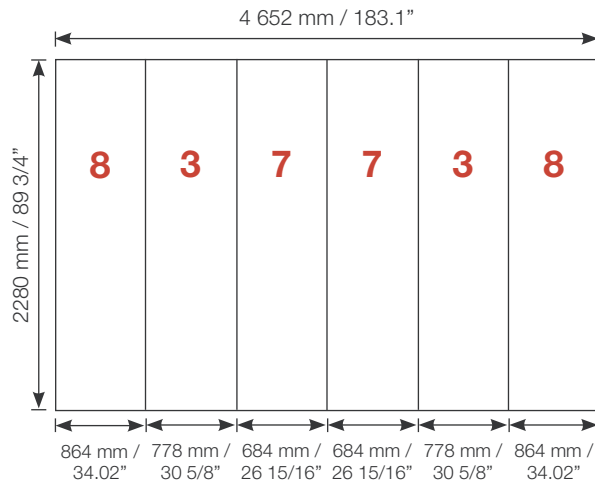

## Exhibition unit **Shape D189** 230 cm

Item.	Components	Quantity
<b>A</b>	Red junction	18 pcs.
<b>B</b>	Grey junction	9 pcs.
<b>C</b>	Purple rod	18 pcs.
<b>D</b>	Pink rod	6 pcs.
<b>E</b>	Green rod	6 pcs.
<b>F</b>	Gold rod	18 pcs.
<b>G</b>	Gold wing	14 pcs.
	Hanger	12 pcs.
	Clicker	12 pcs.

## Exhibition unit **Shape D189** 230 cm

D189  Item No. 9130	Panel no.	Quantity	Height (mm)	Width (mm)	Height (inch)	Width (inch)
	<b>8</b>	2	2	2460 mm	864 mm	89 3/4"
<b>3</b>	2	2	2460 mm	778 mm	89 3/4"	30 5/8"
<b>7</b>	2	2	2460 mm	684 mm	89 3/4"	26 15/16"
<b>Total panels</b>		<b>6</b>	<i>This panels fits into one MB EGO Plastic Hard Case</i>			

Add-On component for Graphic Panels	
Mag-Tape	28 m / 92 ft.
Corner tabs	24 pcs.
Edge stiffener	12 pcs.

For more information on graphic panel production, see our folder "EGO Graphic Panel Production" or visit [www.markbricdisplay.com/EGO](http://www.markbricdisplay.com/EGO)