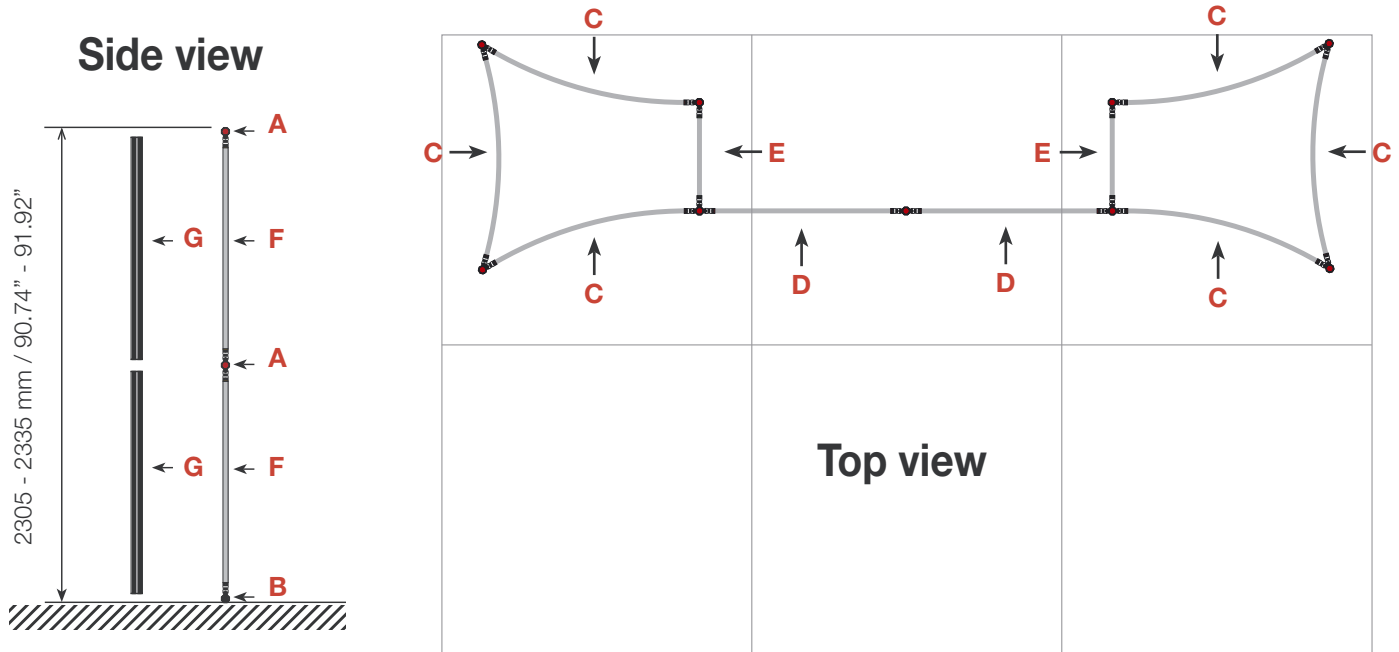

## Exhibition unit **Shape D189** 230 cm

Item.	Components	Quantity
<b>A</b>	Red junction	18 pcs.
<b>B</b>	Grey junction	9 pcs.
<b>C</b>	Purple rod	18 pcs.
<b>D</b>	Pink rod	6 pcs.
<b>E</b>	Green rod	6 pcs.
<b>F</b>	Gold rod	18 pcs.
<b>G</b>	Gold wing	14 pcs.
	Hanger	12 pcs.
	Clicker	12 pcs.

## Exhibition unit **Shape D189** 230 cm

D189  Item No. 9130	Panel no.	Quantity	Height (mm)	Width (mm)	Height (inch)	Width (inch)
	<b>8</b>	2	2	2460 mm	864 mm	89 3/4"
<b>3</b>	2	2	2460 mm	778 mm	89 3/4"	30 5/8"
<b>7</b>	2	2	2460 mm	684 mm	89 3/4"	26 15/16"
<b>Total panels</b>		<b>6</b>	<i>This panels fits into one MB EGO Plastic Hard Case</i>			

Add-On component for Graphic Panels	
Mag-Tape	28 m / 92 ft.
Corner tabs	24 pcs.
Edge stiffener	12 pcs.

For more information on graphic panel production, see our folder "EGO Graphic Panel Production" or visit [www.markbricdisplay.com/EGO](http://www.markbricdisplay.com/EGO)