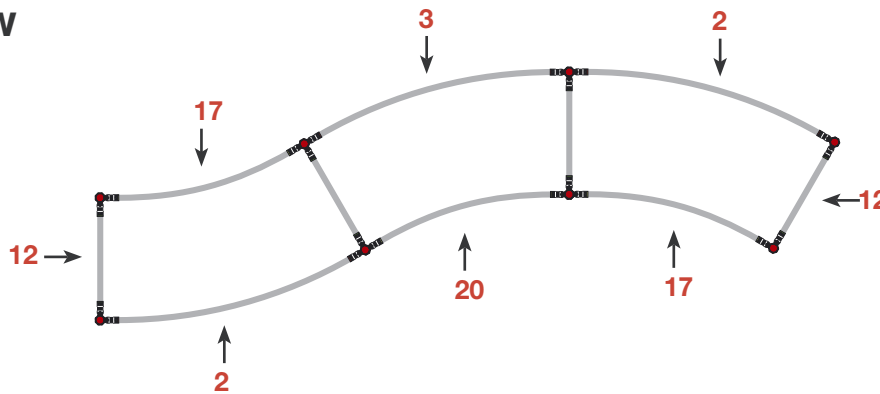

Reception unit **Shape R13** 105 cm

 <p>R13</p>	Panel no.	Quantity	Height (mm)	Width (mm)	Height (inch)	Width (inch)
	12	2	1005 mm	402 mm	39.6"	15 13/16"
	2	2	1005 mm	807 mm	39.6"	31 3/4"
	3	1	1005 mm	778 mm	39.6"	30 5/8"
	17	2	1005 mm	602 mm	39.6"	23.70"
	20	1	1005 mm	573 mm	39.6"	22.55"
Total panels		10	<i>This panels fits into one MB EGO Plastic Hard Case</i>			

Top view

Front view

For more information on graphic panel production, see our folder "EGO Graphic Panel Production" or visit www.markbricdisplay.com/EGO