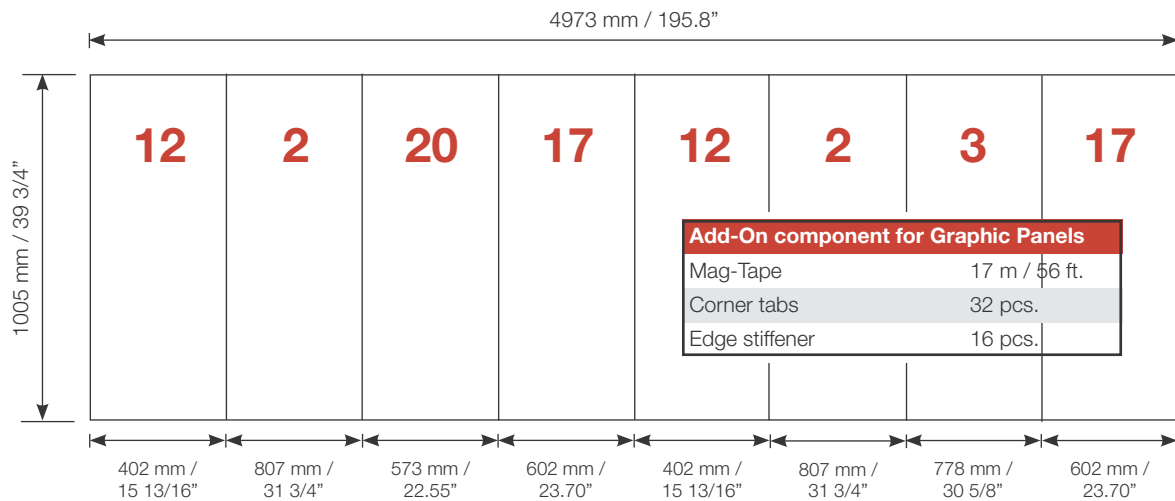

Reception unit **Shape R13** 105 cm

 <p>R13</p>	Panel no.	Quantity	Height (mm)	Width (mm)	Height (inch)	Width (inch)
	12	2	1005 mm	402 mm	39.6"	15 13/16"
	2	2	1005 mm	807 mm	39.6"	31 3/4"
	3	1	1005 mm	778 mm	39.6"	30 5/8"
	17	2	1005 mm	602 mm	39.6"	23.70"
	20	1	1005 mm	573 mm	39.6"	22.55"
Total panels		10	<i>This panels fits into one MB EGO Plastic Hard Case</i>			

Top view

Front view

For more information on graphic panel production, see our folder "EGO Graphic Panel Production" or visit www.markbricdisplay.com/EGO