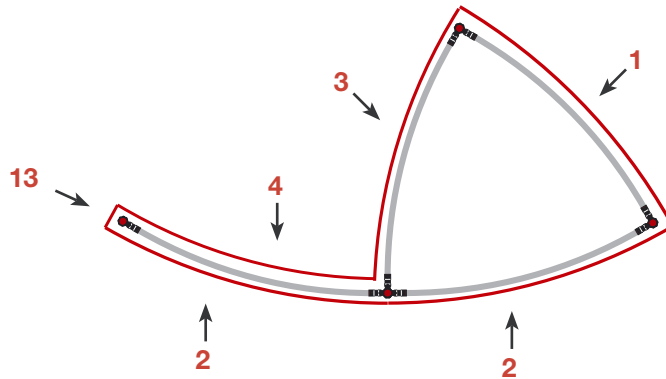

Reception unit **Shape R15** 105 cm

Panel no.	Quantity	Height (mm)	Width (mm)	Height (inch)	Width (inch)
2	2	1005 mm	807 mm	39.6"	31 3/4"
1	1	1005 mm	836 mm	39.6"	32 15/16"
3	1	1005 mm	778 mm	39.6"	30 5/8"
4	1	1005 mm	749 mm	39.6"	29 1/2"
13	1	1005 mm	59 mm	2.32"	

Total panels

6

This panels fits into one MB EGO Plastic Hard Case

Top view

Front view

Add-On component for Graphic Panels	
Mag-Tape	12,2 m / 42 ft.
Corner tabs	24 pcs.
Edge stiffener	10 pcs.

For more information on graphic panel production, see our folder "EGO Graphic Panel Production" or visit www.markbricdisplay.com/EGO