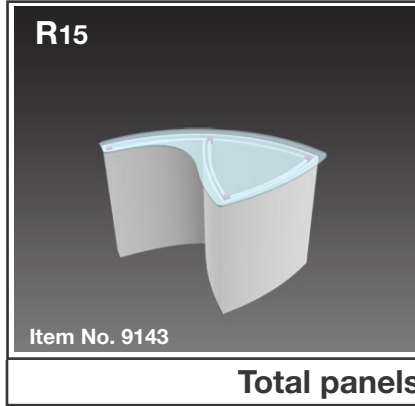

Reception unit **Shape R15** 105 cm

Panel no.	Quantity	Height (mm)	Width (mm)	Height (inch)	Width (inch)
2	2	1005 mm	807 mm	39.6"	31 3/4"
1	1	1005 mm	836 mm	39.6"	32 15/16"
3	1	1005 mm	778 mm	39.6"	30 5/8"
4	1	1005 mm	749 mm	39.6"	29 1/2"
13	1	1005 mm	59 mm	2.32"	

Total panels

6

This panels fits into one MB EGO Plastic Hard Case

Top view

Front view

Add-On component for Graphic Panels	
Mag-Tape	12,2 m / 42 ft.
Corner tabs	24 pcs.
Edge stiffener	10 pcs.

For more information on graphic panel production, see our folder "EGO Graphic Panel Production" or visit www.markbricdisplay.com/EGO