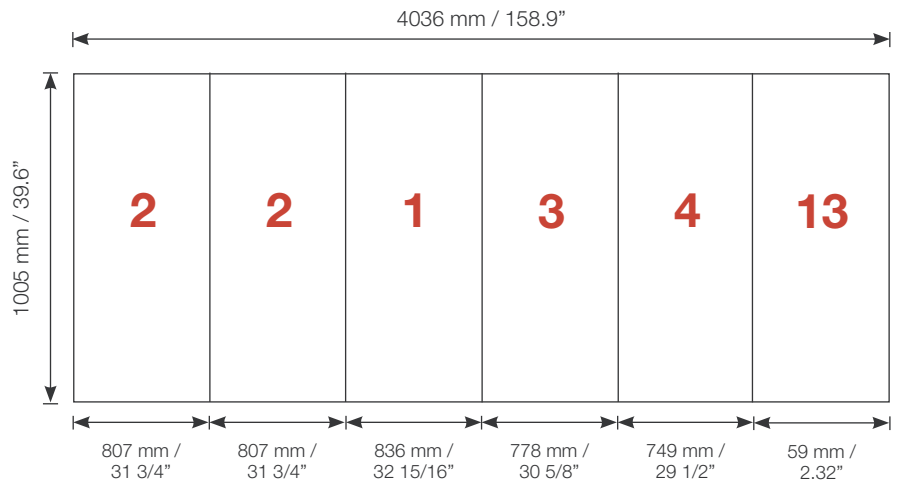

Reception unit **Shape R15** 105 cm

Panel no.	Quantity	Height (mm)	Width (mm)	Height (inch)	Width (inch)
2	2	1005 mm	807 mm	39.6"	31 3/4"
1	1	1005 mm	836 mm	39.6"	32 15/16"
3	1	1005 mm	778 mm	39.6"	30 5/8"
4	1	1005 mm	749 mm	39.6"	29 1/2"
13	1	1005 mm	59 mm	2.32"	

Total panels

6

This panels fits into one MB EGO Plastic Hard Case

Top view

Front view

Add-On component for Graphic Panels	
Mag-Tape	12,2 m / 42 ft.
Corner tabs	24 pcs.
Edge stiffener	10 pcs.

For more information on graphic panel production, see our folder "EGO Graphic Panel Production" or visit www.markbricdisplay.com/EGO