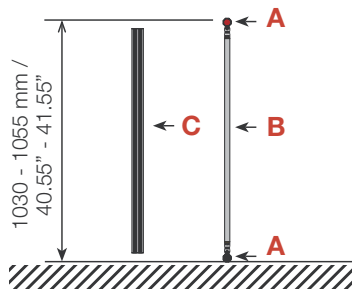

Reception unit **Shape R16** 105 cm

Side view

Top view

R16	Item.	Components	Quantity
	A	Grey junction	8 pcs.
	B	Silver rod	4 pcs.
	C	Silver wing	4 pcs.
	D	Purple rod	8 pcs.
		Hanger	8 pcs.
		Clicker	8 pcs.

2010.06.17

For more information on how to assemble Ego, see our folder "General Assembly Instruction" or visit www.markbricdisplay.com/EGO

Reception unit **Shape R16** 105 cm

R16 	Panel no.	Quantity	Height (mm)	Width (mm)	Height (inch)	Width (inch)
	1	2	1005 mm	836 mm	39.6"	32 15/16"
2	2	1005 mm	807 mm	39.6"	31 3/4"	
Total panels		4	<i>This panels fits into one MB EGO Plastic Hard Case</i>			

Top view

Front view

Add-On component for Graphic Panels	
Mag-Tape	8,5 m / 28 ft.
Corner tabs	16 pcs.
Edge stiffener	8 pcs.

For more information on graphic panel production, see our folder "EGO Graphic Panel Production" or visit www.markbricdisplay.com/EGO