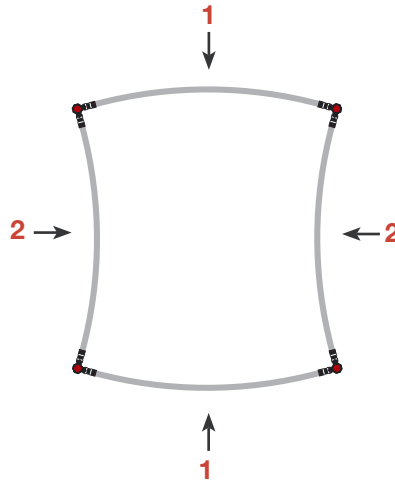

Reception unit **Shape R16** 105 cm

Side view

Top view

R16	Item.	Components	Quantity
	A	Grey junction	8 pcs.
	B	Silver rod	4 pcs.
	C	Silver wing	4 pcs.
	D	Purple rod	8 pcs.
		Hanger	8 pcs.
		Clicker	8 pcs.

2010.06.17

For more information on how to assemble Ego, see our folder "General Assembly Instruction" or visit www.markbricdisplay.com/EGO

Reception unit **Shape R16** 105 cm

R16 	Panel no.	Quantity	Height (mm)	Width (mm)	Height (inch)	Width (inch)
	1	2	1005 mm	836 mm	39.6"	32 15/16"
2	2	1005 mm	807 mm	39.6"	31 3/4"	
Total panels		4	<i>This panels fits into one MB EGO Plastic Hard Case</i>			

Top view

Front view

Add-On component for Graphic Panels	
Mag-Tape	8,5 m / 28 ft.
Corner tabs	16 pcs.
Edge stiffener	8 pcs.

For more information on graphic panel production, see our folder "EGO Graphic Panel Production" or visit www.markbricdisplay.com/EGO