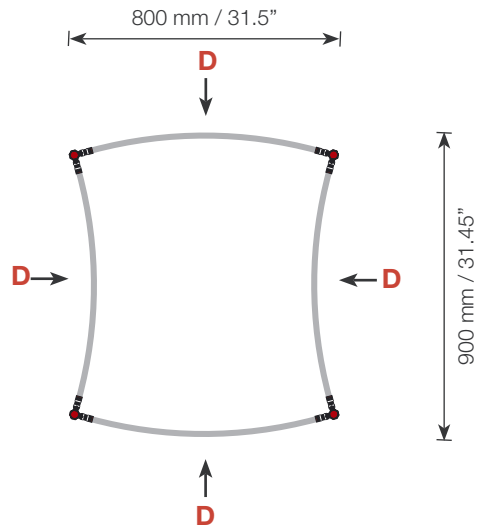

Reception unit **Shape R16** 105 cm

Side view

Top view

R16	Item.	Components	Quantity
	A	Grey junction	8 pcs.
	B	Silver rod	4 pcs.
	C	Silver wing	4 pcs.
	D	Purple rod	8 pcs.
		Hanger	8 pcs.
		Clicker	8 pcs.

2010.06.17

For more information on how to assemble Ego, see our folder "General Assembly Instruction" or visit www.markbricdisplay.com/EGO

Reception unit **Shape R16** 105 cm

R16 	Panel no.	Quantity	Height (mm)	Width (mm)	Height (inch)	Width (inch)
	1	2	1005 mm	836 mm	39.6"	32 15/16"
2	2	1005 mm	807 mm	39.6"	31 3/4"	
Total panels		4	<i>This panels fits into one MB EGO Plastic Hard Case</i>			

Top view

Front view

Add-On component for Graphic Panels	
Mag-Tape	8,5 m / 28 ft.
Corner tabs	16 pcs.
Edge stiffener	8 pcs.

For more information on graphic panel production, see our folder "EGO Graphic Panel Production" or visit www.markbricdisplay.com/EGO