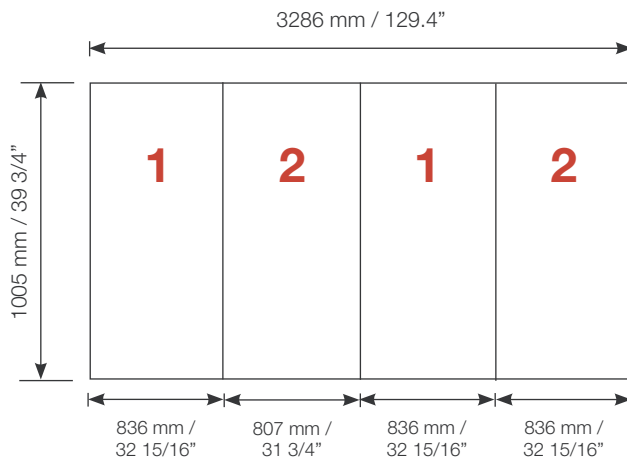

Reception unit **Shape R16** 105 cm

Side view

Top view

R16	Item.	Components	Quantity
	A	Grey junction	8 pcs.
	B	Silver rod	4 pcs.
	C	Silver wing	4 pcs.
	D	Purple rod	8 pcs.
		Hanger	8 pcs.
		Clicker	8 pcs.

2010.06.17

For more information on how to assemble Ego, see our folder "General Assembly Instruction" or visit www.markbricdisplay.com/EGO

Reception unit **Shape R16** 105 cm

R16 	Panel no.	Quantity	Height (mm)	Width (mm)	Height (inch)	Width (inch)
	1	2	1005 mm	836 mm	39.6"	32 15/16"
2	2	1005 mm	807 mm	39.6"	31 3/4"	
Total panels		4	<i>This panels fits into one MB EGO Plastic Hard Case</i>			

Top view

Front view

Add-On component for Graphic Panels	
Mag-Tape	8,5 m / 28 ft.
Corner tabs	16 pcs.
Edge stiffener	8 pcs.

For more information on graphic panel production, see our folder "EGO Graphic Panel Production" or visit www.markbricdisplay.com/EGO