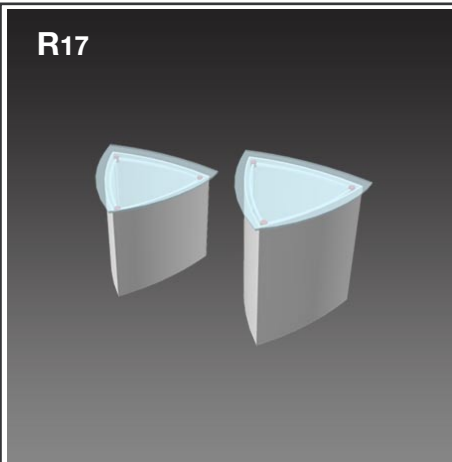

Reception unit **Shape R17** 105 cm

Side view

Top view

Item.	Components	Quantity
A	Grey junction	6 pcs.
B	Silver rod	3 pcs.
C	Silver wing	3 pcs.
D	Purple rod	6 pcs.
	Hanger	6 pcs.
	Clicker	6 pcs.

2010.06.17

For more information on how to assemble Ego, see our folder "General Assembly Instruction" or visit www.markbricdisplay.com/EGO

Reception unit **Shape R17** 105 cm

R17 	Panel no.	Quantity	Height (mm)	Width (mm)	Height (inch)	Width (inch)
		1	3	1005 mm	836 mm	39.6"
Total panels		3	<i>This panels fits into one MB EGO Plastic Hard Case</i>			

Top view

Front view

Add-On component for Graphic Panels	
Mag-Tape	6,5 m / 21.5 ft.
Corner tabs	12 pcs.
Edge stiffener	6 pcs.

For more information on graphic panel production, see our folder "EGO Graphic Panel Production" or visit www.markbricdisplay.com/EGO