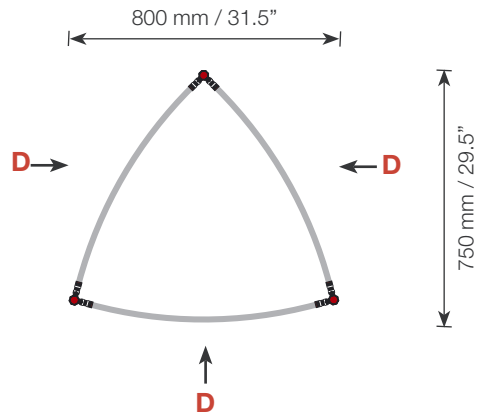

Reception unit **Shape R17** 105 cm

Side view

Top view

Item.	Components	Quantity
A	Grey junction	6 pcs.
B	Silver rod	3 pcs.
C	Silver wing	3 pcs.
D	Purple rod	6 pcs.
	Hanger	6 pcs.
	Clicker	6 pcs.

2010.06.17

For more information on how to assemble Ego, see our folder "General Assembly Instruction" or visit www.markbricdisplay.com/EGO

Reception unit **Shape R17** 105 cm

R17 	Panel no.	Quantity	Height (mm)	Width (mm)	Height (inch)	Width (inch)
		1	3	1005 mm	836 mm	39.6"
Total panels		3	<i>This panels fits into one MB EGO Plastic Hard Case</i>			

Top view

Front view

Add-On component for Graphic Panels	
Mag-Tape	6,5 m / 21.5 ft.
Corner tabs	12 pcs.
Edge stiffener	6 pcs.

For more information on graphic panel production, see our folder "EGO Graphic Panel Production" or visit www.markbricdisplay.com/EGO