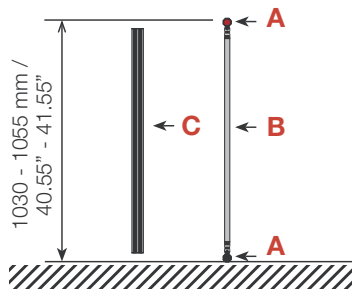

Reception unit **Shape R17** 105 cm

Side view

Top view

Item.	Components	Quantity
A	Grey junction	6 pcs.
B	Silver rod	3 pcs.
C	Silver wing	3 pcs.
D	Purple rod	6 pcs.
	Hanger	6 pcs.
	Clicker	6 pcs.

2010.06.17

For more information on how to assemble Ego, see our folder "General Assembly Instruction" or visit www.markbricdisplay.com/EGO

Reception unit **Shape R17** 105 cm

R17 	Panel no.	Quantity	Height (mm)	Width (mm)	Height (inch)	Width (inch)
		1	3	1005 mm	836 mm	39.6"
Total panels		3	<i>This panels fits into one MB EGO Plastic Hard Case</i>			

Top view

Front view

Add-On component for Graphic Panels	
Mag-Tape	6,5 m / 21.5 ft.
Corner tabs	12 pcs.
Edge stiffener	6 pcs.

For more information on graphic panel production, see our folder "EGO Graphic Panel Production" or visit www.markbricdisplay.com/EGO