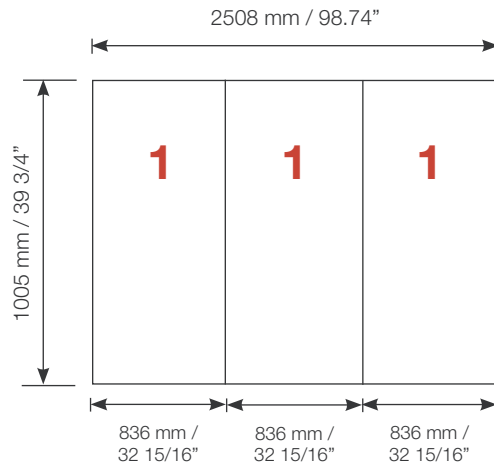

Reception unit **Shape R17** 105 cm

Side view

Top view

Item.	Components	Quantity
A	Grey junction	6 pcs.
B	Silver rod	3 pcs.
C	Silver wing	3 pcs.
D	Purple rod	6 pcs.
	Hanger	6 pcs.
	Clicker	6 pcs.

2010.06.17

For more information on how to assemble Ego, see our folder "General Assembly Instruction" or visit www.markbricdisplay.com/EGO

Reception unit **Shape R17** 105 cm

R17 	Panel no.	Quantity	Height (mm)	Width (mm)	Height (inch)	Width (inch)
		1	3	1005 mm	836 mm	39.6"
Total panels		3	<i>This panels fits into one MB EGO Plastic Hard Case</i>			

Top view

Front view

Add-On component for Graphic Panels	
Mag-Tape	6,5 m / 21.5 ft.
Corner tabs	12 pcs.
Edge stiffener	6 pcs.

For more information on graphic panel production, see our folder "EGO Graphic Panel Production" or visit www.markbricdisplay.com/EGO