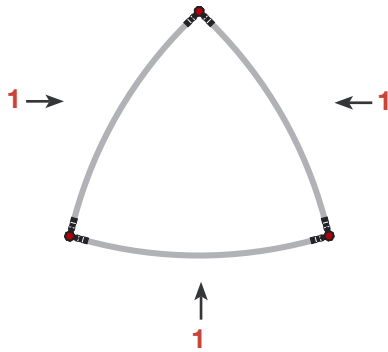

Reception unit **Shape R17** 105 cm

Side view

Top view

Item.	Components	Quantity
A	Grey junction	6 pcs.
B	Silver rod	3 pcs.
C	Silver wing	3 pcs.
D	Purple rod	6 pcs.
	Hanger	6 pcs.
	Clicker	6 pcs.

2010.06.17

For more information on how to assemble Ego, see our folder "General Assembly Instruction" or visit www.markbricdisplay.com/EGO

Reception unit **Shape R17** 105 cm

R17 	Panel no.	Quantity	Height (mm)	Width (mm)	Height (inch)	Width (inch)
		1	3	1005 mm	836 mm	39.6"
Total panels		3	<i>This panels fits into one MB EGO Plastic Hard Case</i>			

Top view

Front view

Add-On component for Graphic Panels	
Mag-Tape	6,5 m / 21.5 ft.
Corner tabs	12 pcs.
Edge stiffener	6 pcs.

For more information on graphic panel production, see our folder "EGO Graphic Panel Production" or visit www.markbricdisplay.com/EGO