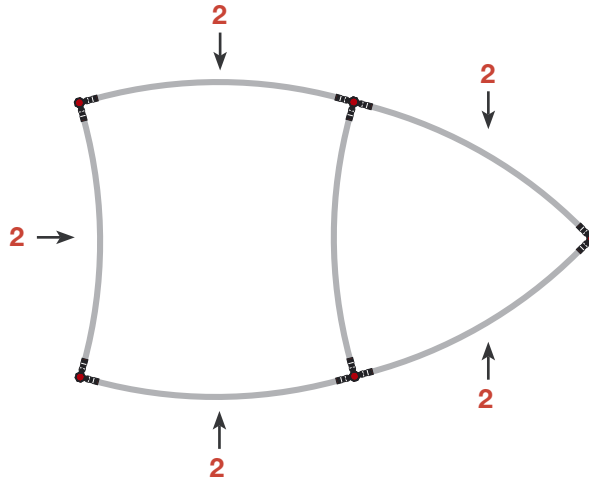

Reception unit **Shape R18** 105 cm

Side view

Top view

Item.	Components	Quantity
A	Grey junction	10 pcs.
B	Purple rod	12 pcs.
C	Silver rod	5 pcs.
D	Silver wing	5 pcs.
	Hanger	10 pcs.
	Clicker	10 pcs.

2010.06.18

For more information on how to assemble Ego, see our folder "General Assembly Instruction" or visit www.markbricdisplay.com/EGO

Reception unit **Shape R18** 105 cm

R18  Item No. 9144	Panel no.	Quantity	Height (mm)	Width (mm)	Height (inch)	Width (inch)
		2	5	1005 mm	807 mm	39.6"
Total panels		5	<i>This panels fits into one MB EGO Plastic Hard Case</i>			

Top view

Front view

Add-On component for Graphic Panels	
Mag-Tape	10,3 m / 34 ft.
Corner tabs	20 pcs.
Edge stiffener	10 pcs.

For more information on graphic panel production, see our folder "EGO Graphic Panel Production" or visit www.markbricdisplay.com/EGO