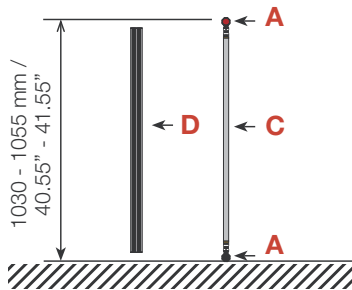

Reception unit **Shape R18** 105 cm

Side view

Top view

Item.	Components	Quantity
A	Grey junction	10 pcs.
B	Purple rod	12 pcs.
C	Silver rod	5 pcs.
D	Silver wing	5 pcs.
	Hanger	10 pcs.
	Clicker	10 pcs.

2010.06.18

For more information on how to assemble Ego, see our folder "General Assembly Instruction" or visit www.markbricdisplay.com/EGO

Reception unit **Shape R18** 105 cm

R18  Item No. 9144	Panel no.	Quantity	Height (mm)	Width (mm)	Height (inch)	Width (inch)
		2	5	1005 mm	807 mm	39.6"
Total panels		5	<i>This panels fits into one MB EGO Plastic Hard Case</i>			

Top view

Front view

Add-On component for Graphic Panels	
Mag-Tape	10,3 m / 34 ft.
Corner tabs	20 pcs.
Edge stiffener	10 pcs.

For more information on graphic panel production, see our folder "EGO Graphic Panel Production" or visit www.markbricdisplay.com/EGO