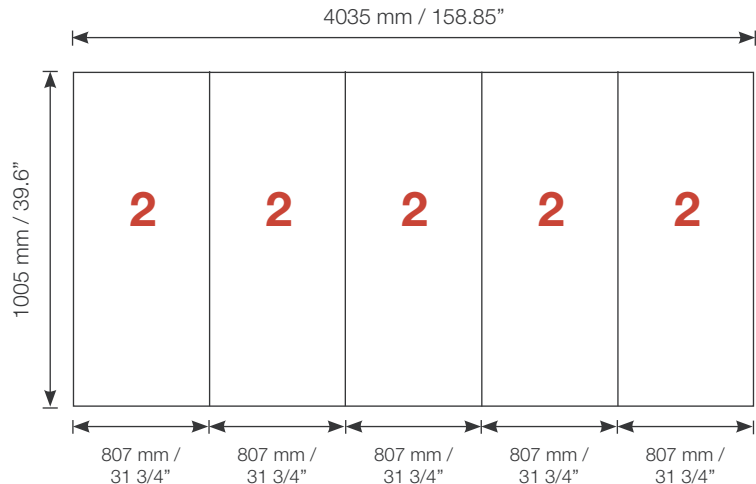

Reception unit **Shape R18** 105 cm

Side view

Top view

Item.	Components	Quantity
A	Grey junction	10 pcs.
B	Purple rod	12 pcs.
C	Silver rod	5 pcs.
D	Silver wing	5 pcs.
	Hanger	10 pcs.
	Clicker	10 pcs.

2010.06.18

For more information on how to assemble Ego, see our folder "General Assembly Instruction" or visit www.markbricdisplay.com/EGO

Reception unit **Shape R18** 105 cm

R18  Item No. 9144	Panel no.	Quantity	Height (mm)	Width (mm)	Height (inch)	Width (inch)
		2	5	1005 mm	807 mm	39.6"
Total panels		5	<i>This panels fits into one MB EGO Plastic Hard Case</i>			

Top view

Front view

Add-On component for Graphic Panels	
Mag-Tape	10,3 m / 34 ft.
Corner tabs	20 pcs.
Edge stiffener	10 pcs.

For more information on graphic panel production, see our folder "EGO Graphic Panel Production" or visit www.markbricdisplay.com/EGO