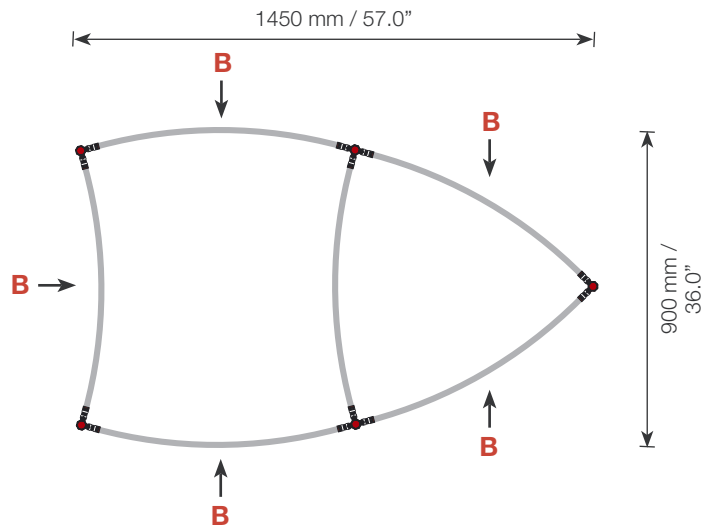

Reception unit **Shape R18** 105 cm

Side view

Top view

Item.	Components	Quantity
A	Grey junction	10 pcs.
B	Purple rod	12 pcs.
C	Silver rod	5 pcs.
D	Silver wing	5 pcs.
	Hanger	10 pcs.
	Clicker	10 pcs.

2010.06.18

For more information on how to assemble Ego, see our folder "General Assembly Instruction" or visit www.markbricdisplay.com/EGO

Reception unit **Shape R18** 105 cm

R18  Item No. 9144	Panel no.	Quantity	Height (mm)	Width (mm)	Height (inch)	Width (inch)
		2	5	1005 mm	807 mm	39.6"
Total panels		5	<i>This panels fits into one MB EGO Plastic Hard Case</i>			

Top view

Front view

Add-On component for Graphic Panels	
Mag-Tape	10,3 m / 34 ft.
Corner tabs	20 pcs.
Edge stiffener	10 pcs.

For more information on graphic panel production, see our folder "EGO Graphic Panel Production" or visit www.markbricdisplay.com/EGO