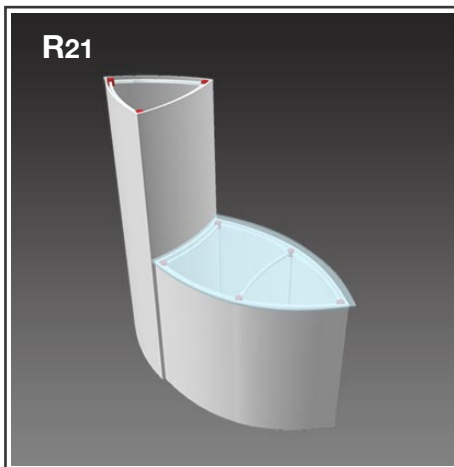

## Reception unit **Shape R21** 105 cm

**Side view**

**Top view**

Item.	Components	Quantity
<b>A</b>	Grey junction	10 pcs.
<b>B</b>	Lime rod	12 pcs.
<b>C</b>	Silver rod	5 pcs.
<b>D</b>	Silver wing	5 pcs.
	Hanger	10 pcs.
	Clicker	10 pcs.

## Reception unit **Shape R21** 105 cm

R21 	Panel no.	Quantity	Height (mm)	Width (mm)	Height (inch)	Width (inch)
		<b>18</b>	5	1005 mm	631 mm	39.6"
<b>Total panels</b>		<b>5</b>	<i>This panels fits into one MB EGO Plastic Hard Case</i>			

Top view

Front view

**Add-On component for Graphic Panels**

Mag-Tape	10,3 m / 34 ft.
Corner tabs	20 pcs.
Edge stiffener	10 pcs.

For more information on graphic panel production, see our folder "EGO Graphic Panel Production" or visit [www.markbricdisplay.com/EGO](http://www.markbricdisplay.com/EGO)