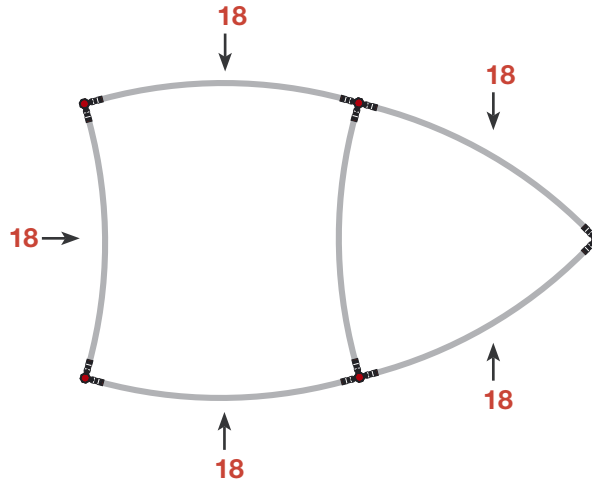

## Reception unit **Shape R21** 105 cm

**Side view**

**Top view**

Item.	Components	Quantity
<b>A</b>	Grey junction	10 pcs.
<b>B</b>	Lime rod	12 pcs.
<b>C</b>	Silver rod	5 pcs.
<b>D</b>	Silver wing	5 pcs.
	Hanger	10 pcs.
	Clicker	10 pcs.

## Reception unit **Shape R21** 105 cm

R21 	Panel no.	Quantity	Height (mm)	Width (mm)	Height (inch)	Width (inch)
		<b>18</b>	5	1005 mm	631 mm	39.6"
<b>Total panels</b>		<b>5</b>	<i>This panels fits into one MB EGO Plastic Hard Case</i>			

Top view

Front view

**Add-On component for Graphic Panels**

Mag-Tape	10,3 m / 34 ft.
Corner tabs	20 pcs.
Edge stiffener	10 pcs.

For more information on graphic panel production, see our folder "EGO Graphic Panel Production" or visit [www.markbricdisplay.com/EGO](http://www.markbricdisplay.com/EGO)