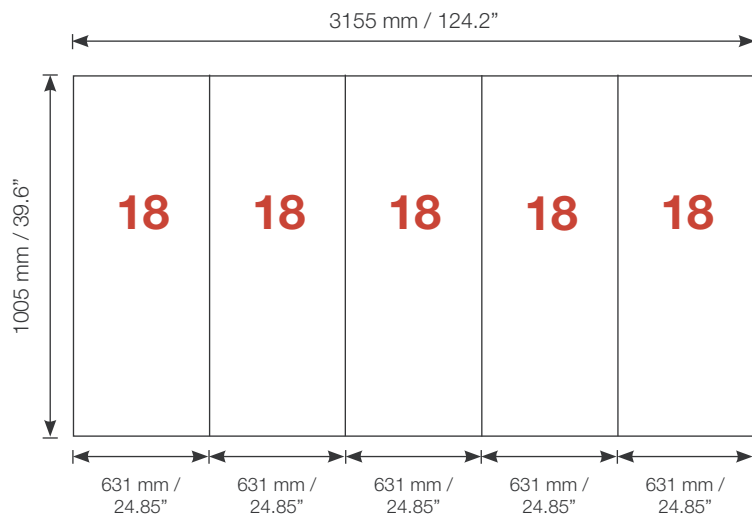

## Reception unit **Shape R21** 105 cm

**Side view**

**Top view**

Item.	Components	Quantity
<b>A</b>	Grey junction	10 pcs.
<b>B</b>	Lime rod	12 pcs.
<b>C</b>	Silver rod	5 pcs.
<b>D</b>	Silver wing	5 pcs.
	Hanger	10 pcs.
	Clicker	10 pcs.

## Reception unit **Shape R21** 105 cm

R21 	Panel no.	Quantity	Height (mm)	Width (mm)	Height (inch)	Width (inch)
		<b>18</b>	5	1005 mm	631 mm	39.6"
<b>Total panels</b>		<b>5</b>	<i>This panels fits into one MB EGO Plastic Hard Case</i>			

Top view

Front view

**Add-On component for Graphic Panels**

Mag-Tape	10,3 m / 34 ft.
Corner tabs	20 pcs.
Edge stiffener	10 pcs.

For more information on graphic panel production, see our folder "EGO Graphic Panel Production" or visit [www.markbricdisplay.com/EGO](http://www.markbricdisplay.com/EGO)