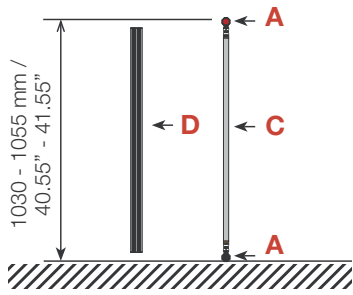

## Reception unit **Shape R21** 105 cm

**Side view**

**Top view**

Item.	Components	Quantity
<b>A</b>	Grey junction	10 pcs.
<b>B</b>	Lime rod	12 pcs.
<b>C</b>	Silver rod	5 pcs.
<b>D</b>	Silver wing	5 pcs.
	Hanger	10 pcs.
	Clicker	10 pcs.

## Reception unit **Shape R21** 105 cm

R21 	Panel no.	Quantity	Height (mm)	Width (mm)	Height (inch)	Width (inch)
		<b>18</b>	5	1005 mm	631 mm	39.6"
<b>Total panels</b>		<b>5</b>	<i>This panels fits into one MB EGO Plastic Hard Case</i>			

Top view

Front view

**Add-On component for Graphic Panels**

Mag-Tape	10,3 m / 34 ft.
Corner tabs	20 pcs.
Edge stiffener	10 pcs.

For more information on graphic panel production, see our folder "EGO Graphic Panel Production" or visit [www.markbricdisplay.com/EGO](http://www.markbricdisplay.com/EGO)