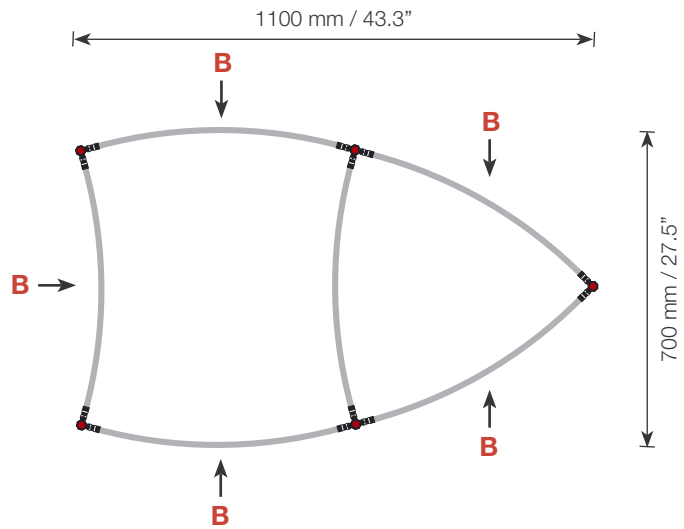

## Reception unit **Shape R21** 105 cm

**Side view**

**Top view**

Item.	Components	Quantity
<b>A</b>	Grey junction	10 pcs.
<b>B</b>	Lime rod	12 pcs.
<b>C</b>	Silver rod	5 pcs.
<b>D</b>	Silver wing	5 pcs.
	Hanger	10 pcs.
	Clicker	10 pcs.

## Reception unit **Shape R21** 105 cm

R21 	Panel no.	Quantity	Height (mm)	Width (mm)	Height (inch)	Width (inch)
		<b>18</b>	5	1005 mm	631 mm	39.6"
<b>Total panels</b>		<b>5</b>	<i>This panels fits into one MB EGO Plastic Hard Case</i>			

Top view

Front view

**Add-On component for Graphic Panels**

Mag-Tape	10,3 m / 34 ft.
Corner tabs	20 pcs.
Edge stiffener	10 pcs.

For more information on graphic panel production, see our folder "EGO Graphic Panel Production" or visit [www.markbricdisplay.com/EGO](http://www.markbricdisplay.com/EGO)