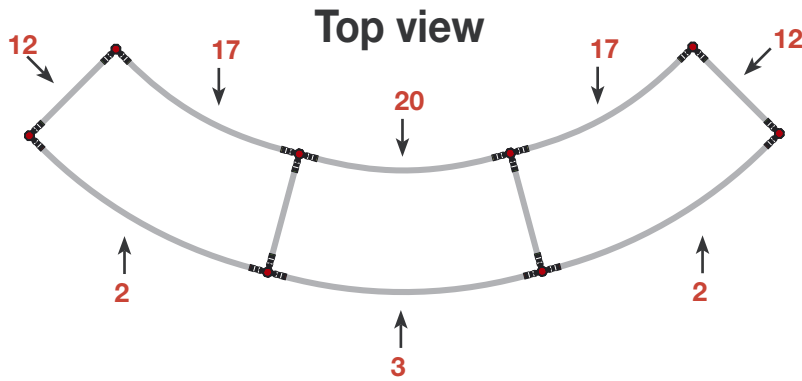

Reception unit **Shape R3** 105 cm

 R3 Item No. 9142	Panel no.	Quantity	Height (mm)	Width (mm)	Height (inch)	Width (inch)
	12	2	1005 mm	402 mm	39.6"	1513/16"
	2	2	1005 mm	807 mm	39.6"	31 3/4"
	3	2	1005 mm	778 mm	39.6"	30 5/8"
	17	2	1005 mm	602 mm	39.6"	23.70"
	20	2	1005 mm	573 mm	39.6"	22.55"
Total panels		6	<i>This panels fits into one MB EGO Plastic Hard Case</i>			