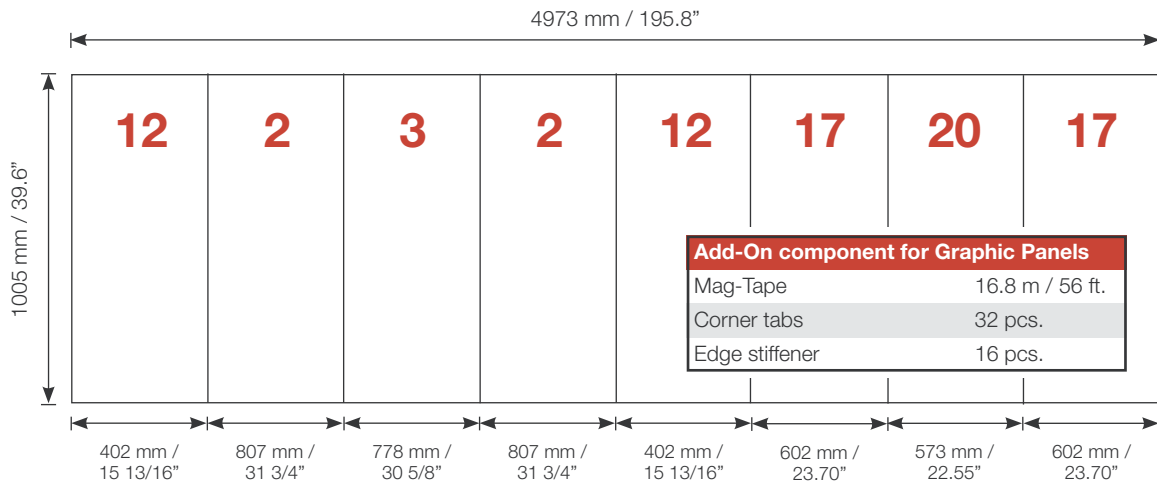

Reception unit **Shape R3** 105 cm

 R3 Item No. 9142	Panel no.	Quantity	Height (mm)	Width (mm)	Height (inch)	Width (inch)
	12	2	1005 mm	402 mm	39.6"	1513/16"
	2	2	1005 mm	807 mm	39.6"	31 3/4"
	3	2	1005 mm	778 mm	39.6"	30 5/8"
	17	2	1005 mm	602 mm	39.6"	23.70"
	20	2	1005 mm	573 mm	39.6"	22.55"
Total panels		6	<i>This panels fits into one MB EGO Plastic Hard Case</i>			