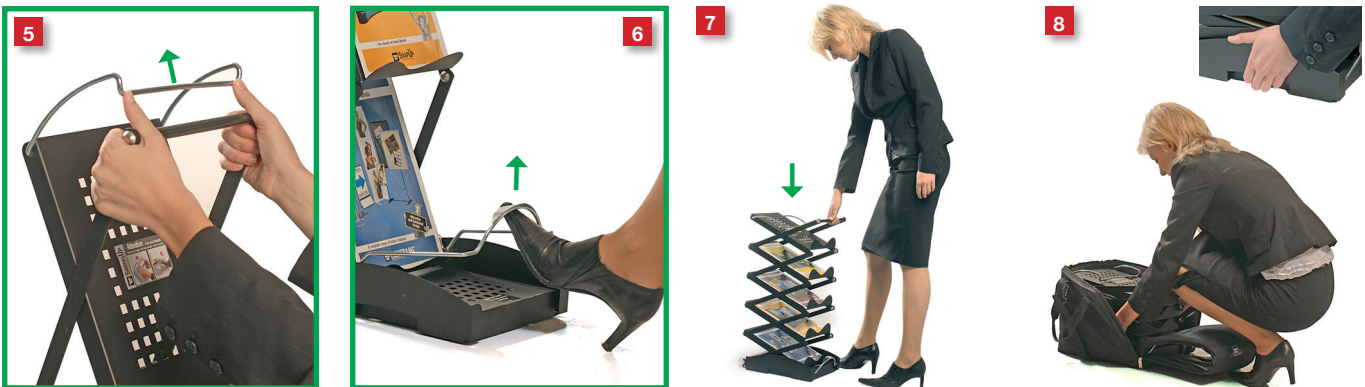

83020, with carrying bag
83025, with carrying bag on wheels

Capacity:
We recommend maximum 100 single leaflets (150 g paper)/shelf.

Please note:
Do not overload! Could cause problems when folding a fully loaded Swing Up.

Set Up

Take down

Carrying bag on wheels