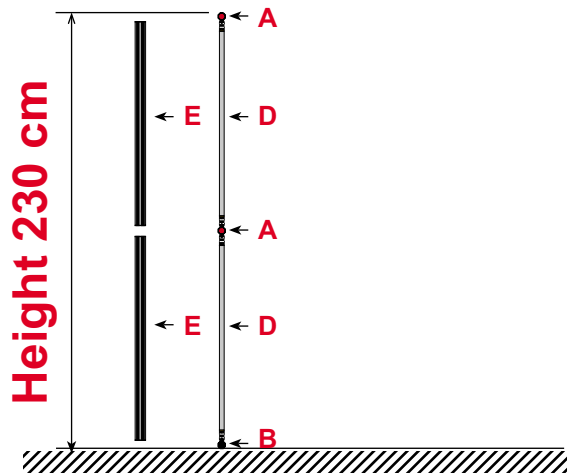

Assembly information

Metric / cm

Tower unit **shape T₁₂** 230 cm

Side view

Top view

ItemNo. 8945

Drawing no.	Tower unit shape T ₁₂ 230 cm	
	Components	All sided wall
A	Junction	20 pcs.
B	Leveling Junction	10 pcs.
C	Rod (purple)	42 pcs.
D	Rod (gold)	20 pcs.
E	Wing (gold)	20 pcs.
	Hanger	20 pcs.
	Clicker	20 pcs.