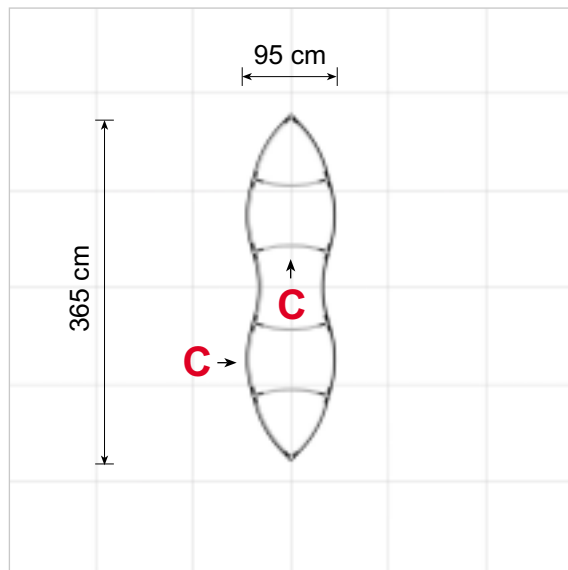

Assembly information

Metric / cm

Tower unit **shape T₁₂** 230 cm

Side view

Top view

ItemNo. 8945

Drawing no.	Tower unit shape T ₁₂ 230 cm	
	Components	All sided wall
A	Junction	20 pcs.
B	Leveling Junction	10 pcs.
C	Rod (purple)	42 pcs.
D	Rod (gold)	20 pcs.
E	Wing (gold)	20 pcs.
	Hanger	20 pcs.
	Clicker	20 pcs.