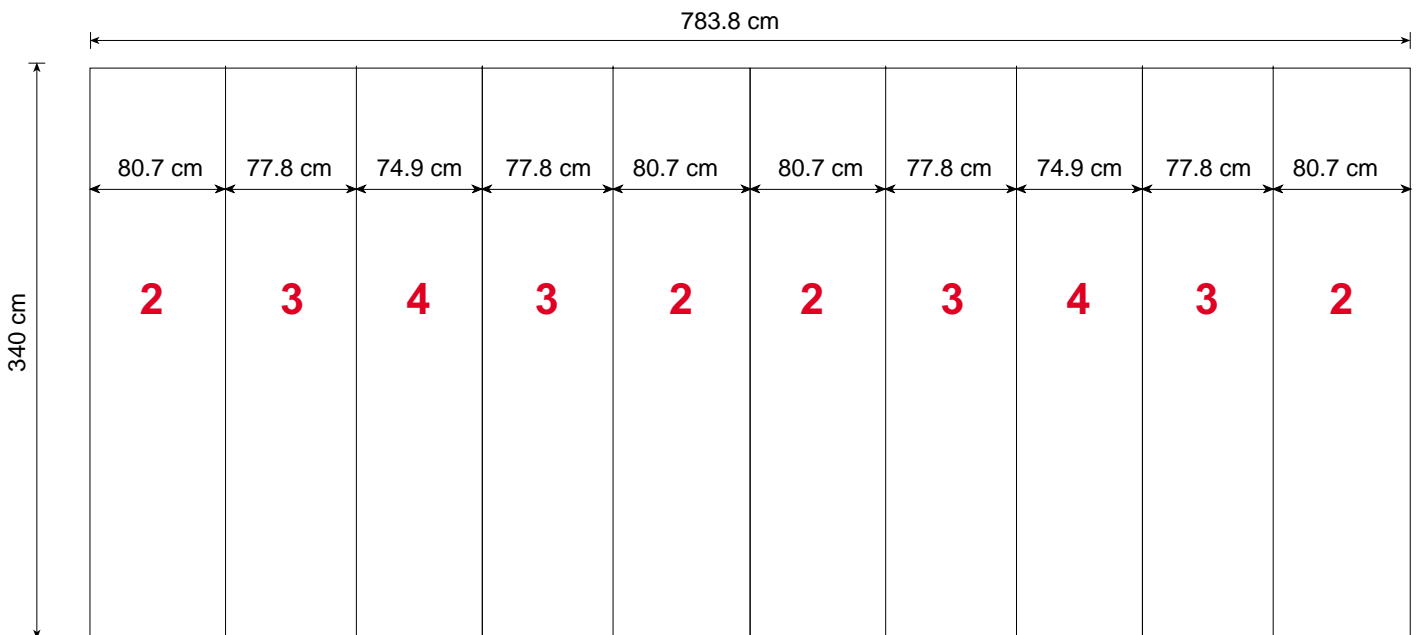

Measurement for printing & cutting of panels

Metric / cm

Tower unit shape T₁₂ 340 cm

		Tower unit shape T ₁₂ 340 cm			
		Panel no.	Quantity	Height	
		2	4	340 cm	80.7 cm
		3	4	340 cm	77.8 cm
		4	2	340 cm	74.9 cm
Total printing panels		10			

ItemNo. 8946

The panels fit into two MB EGO Plastic Hard case.

Panel Area: 27 m²

Mark Bric Display Corp.
North America Tel. 800.742.6275 Fax. 800.565.9506 E-mail: markbric@markbric.com

Mark Bric Display AB
Worldwide Headquarters Tel. +46 33 480460 Fax. +46 33 480470 E-mail: display@markbric.se