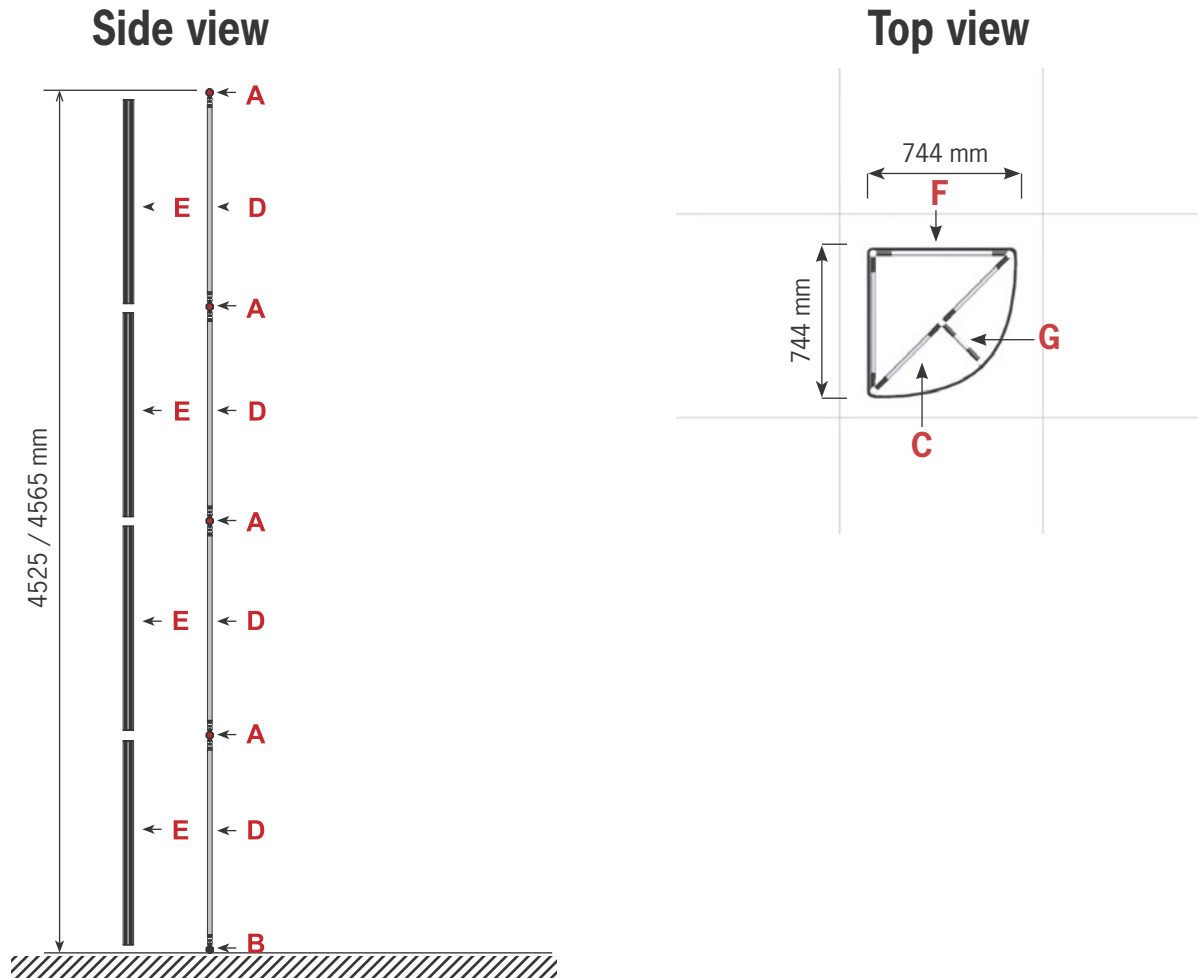

## Tower unit **shape T13** 450 cm

<p><b>T13</b></p>  <p>Item No. 8951</p>	Item.	Components	Quantity
	<b>A</b>	Red junction	20 pcs.
	<b>B</b>	Grey junction	5 pcs.
	<b>C</b>	Blue rods	10 pcs.
	<b>D</b>	Gold rods	16 pcs.
	<b>E</b>	Gold wings	16 pcs.
	<b>F</b>	Pink rods	10 pcs.
	<b>G</b>	White rods	5 pcs.
		Hanger	8 pcs.
		Clicker	8 pcs.