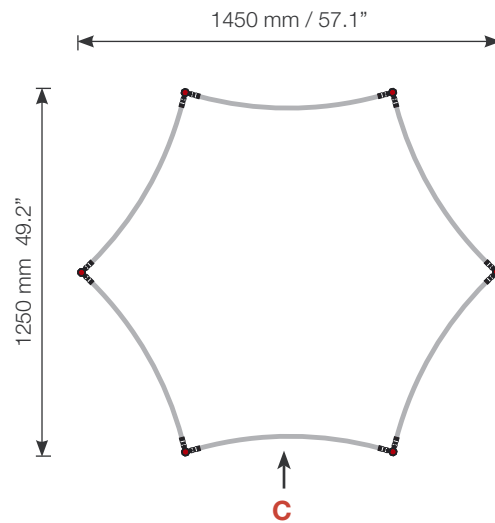

Tower unit **Shape T14** 560 cm

Side view

Top view

Item.	Components	Quantity
A	Red junction	30 pcs.
B	Grey junction	6 pcs.
C	Purple rod	36 pcs.
D	Gold rod	30 pcs.
E	Gold wing	30 pcs.
	Hanger	12 pcs.
	Clicker	12 pcs.