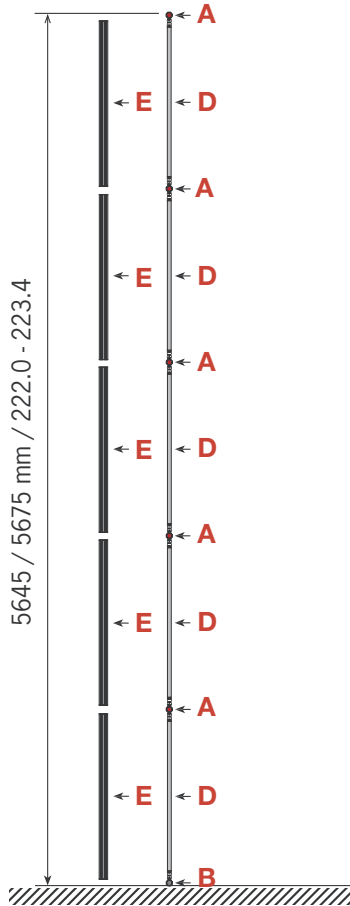

Tower unit **Shape T14** 560 cm

Side view

Top view

Item.	Components	Quantity
A	Red junction	30 pcs.
B	Grey junction	6 pcs.
C	Purple rod	36 pcs.
D	Gold rod	30 pcs.
E	Gold wing	30 pcs.
	Hanger	12 pcs.
	Clicker	12 pcs.

T14

Item No. 8997

2010.10.17

For more information on how to assemble Ego, see our folder "General Assembly Instruction" or visit www.markbricdisplay.com/EGO