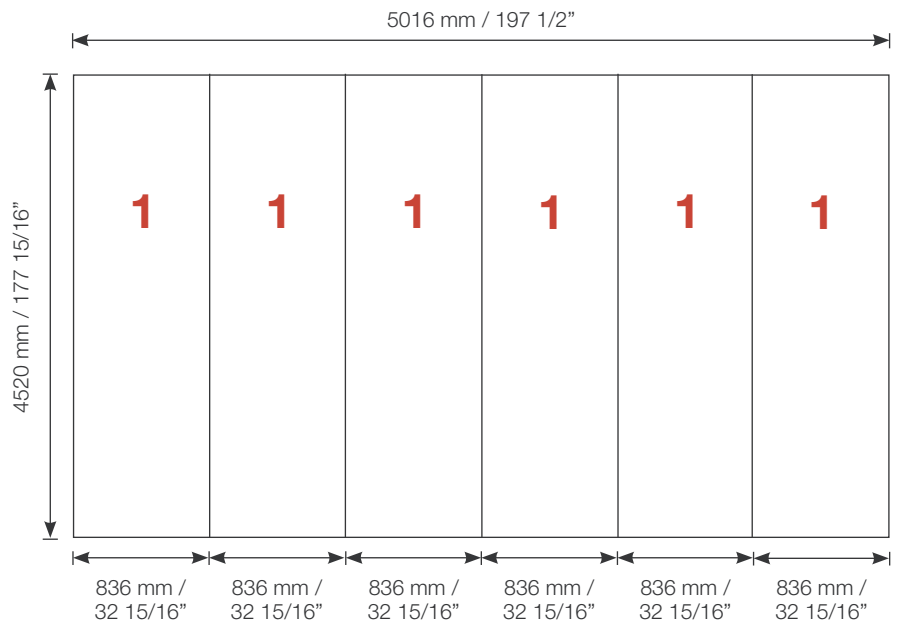

Tower unit **Shape T15** 450 cm

T15  Item No. 9100	Panel no.	Quantity	Height (mm)	Width (mm)	Height (inch)	Width (inch)
		1	6	4520 mm	836 mm	177 15/16"
Total panels		6	<i>This panels fits into one MB EGO Plastic Hard Case</i>			

Top view

Add-On component for Graphic Panels	
Mag-Tape	55 m / 181 ft.
Corner tabs	24 pcs.
Edge stiffener	12 pcs.

For more information on graphic panel production, see our folder "EGO Graphic Panel Production" or visit www.markbricdisplay.com/EGO