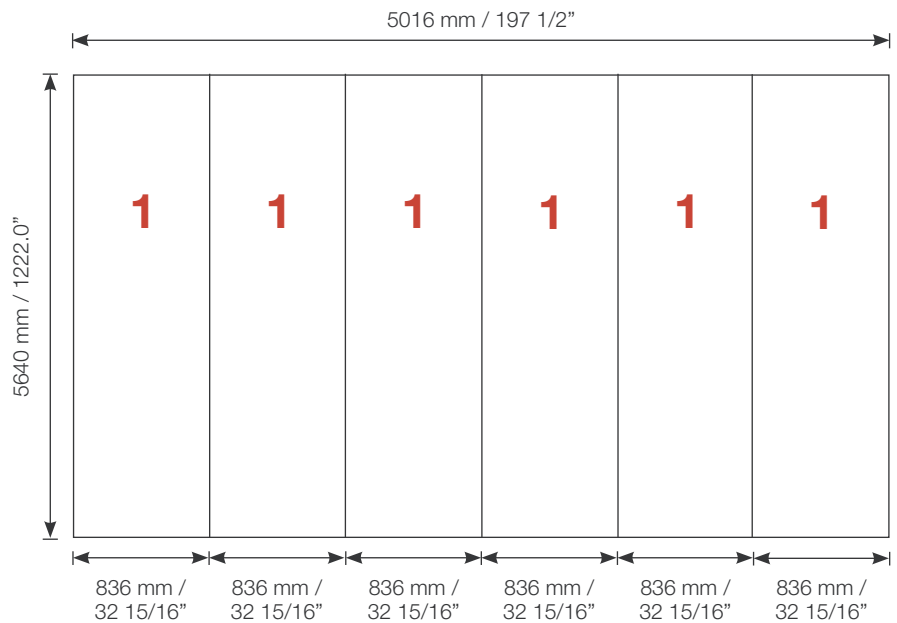

## Tower unit **Shape T15** 560 cm

T15  Item No. 9101	Panel no.	Quantity	Height (mm)	Width (mm)	Height (inch)	Width (inch)
		<b>1</b>	6	5640 mm	836 mm	122.0"
<b>Total panels</b>		<b>6</b>	<i>This panels fits into one MB EGO Plastic Hard Case</i>			

**Top view**

Add-On component for Graphic Panels	
Mag-Tape	68 m / 223 ft.
Corner tabs	24 pcs.
Edge stiffener	12 pcs.

For more information on graphic panel production, see our folder "EGO Graphic Panel Production" or visit [www.markbricdisplay.com/EGO](http://www.markbricdisplay.com/EGO)