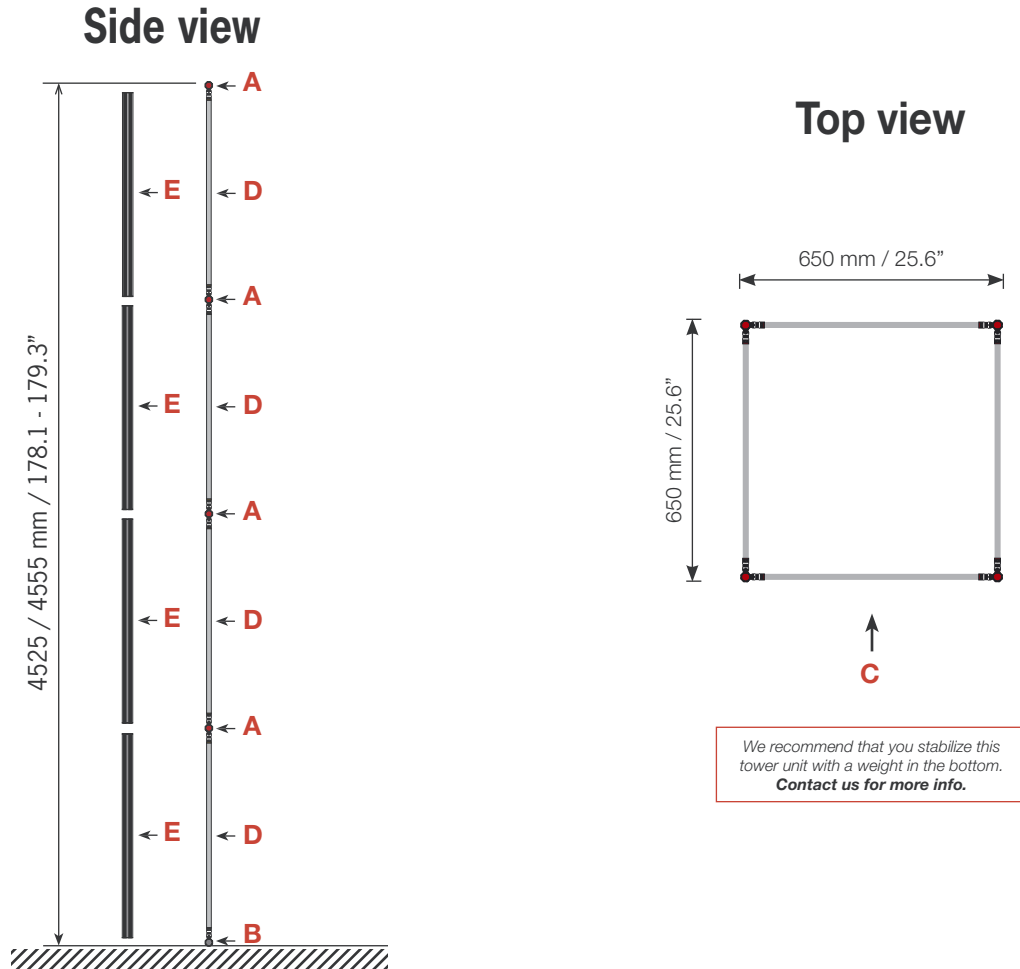

Tower unit **Shape T16** 450 cm

Item.	Components	Quantity
A	Red junction	16 pcs.
B	Grey junction	4 pcs.
C	Pink rod	20 pcs.
D	Gold rod	16 pcs.
E	Gold wing	16 pcs.
	Hanger	8 pcs.
	Clicker	8 pcs.

T16

Item No. 9104

Item.	Components	Quantity
A	Red junction	16 pcs.
B	Grey junction	4 pcs.
C	Pink rod	20 pcs.
D	Gold rod	16 pcs.
E	Gold wing	16 pcs.
	Hanger	8 pcs.
	Clicker	8 pcs.

2010.04.15

For more information on how to assemble Ego, see our folder "General Assembly Instruction" or visit www.markbricdisplay.com/EGO