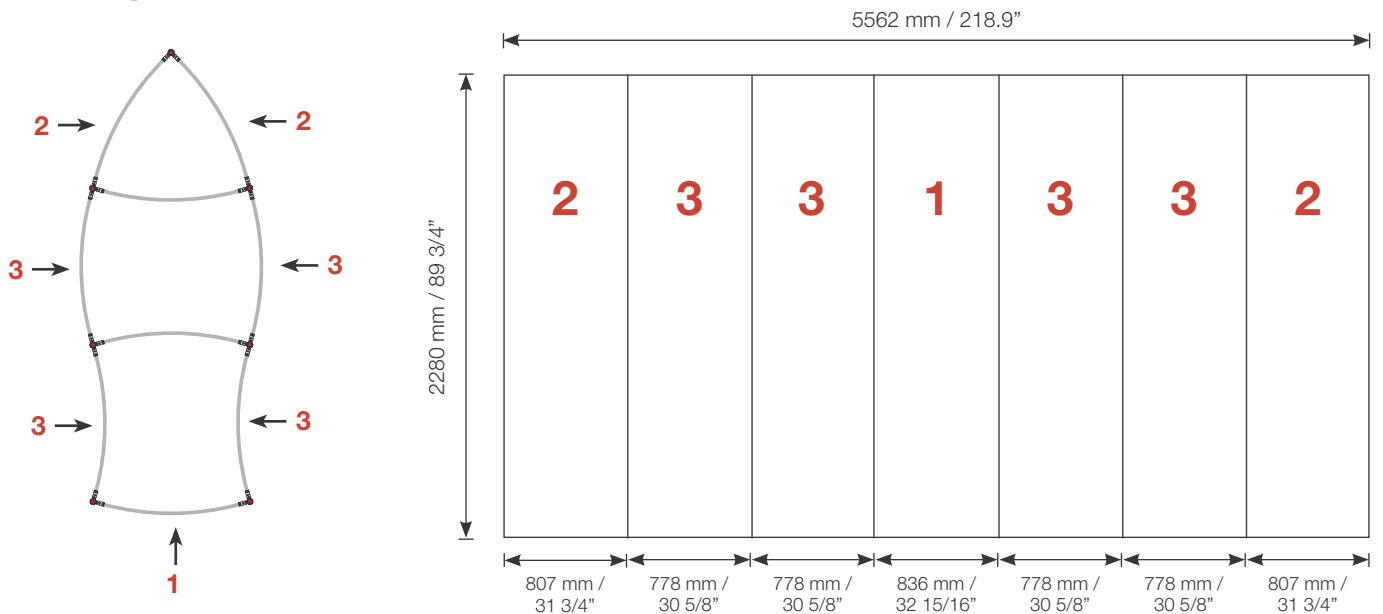

Tower unit **Shape T3** 230 cm

We recommend that you stabilize this tower unit with a weight in the bottom.
Contact us for more info.

| <p>T3</p>  <p>Item No. 8909</p> | Item. | Components | Quantity |
|---|----------|---------------|----------|
| | A | Red junction | 14 pcs. |
| | B | Grey junction | 7 pcs. |
| | C | Purple rod | 27 pcs. |
| | D | Gold rod | 14 pcs. |
| | E | Gold wing | 14 pcs. |
| | | Hanger | 14 pcs. |
| | | Clicker | 14 pcs. |
| | | | |
| | | | |

For more information on how to assemble Ego, see our folder "General Assembly Instruction" or visit www.markbricdisplay.com/EGO

Tower unit **Shape T3** 230 cm

| T3  Item No. 8909 | Panel no. | Quantity | Height (mm) | Width (mm) | Height (inch) | Width (inch) |
|---|-----------|----------|---|------------|---------------|--------------|
| | 1 | 1 | 2280 mm | 836 mm | 89 3/4" | 32 15/16" |
| | 2 | 2 | 2280 mm | 807 mm | 89 3/4" | 31 3/4" |
| | 3 | 4 | 2280 mm | 778 mm | 89 3/4" | 30 5/8" |
| Total panels | | 7 | <i>This panels fits into one MB EGO Plastic Hard Case</i> | | | |

Top view

| Add-On component for Graphic Panels | |
|-------------------------------------|--------------------|
| Mag-Tape | 32,2 m / 105.6 ft. |
| Corner tabs | 28 pcs. |
| Edge stiffener | 14 pcs. |

For more information on graphic panel production, see our folder "EGO Graphic Panel Production" or visit www.markbricdisplay.com/EGO