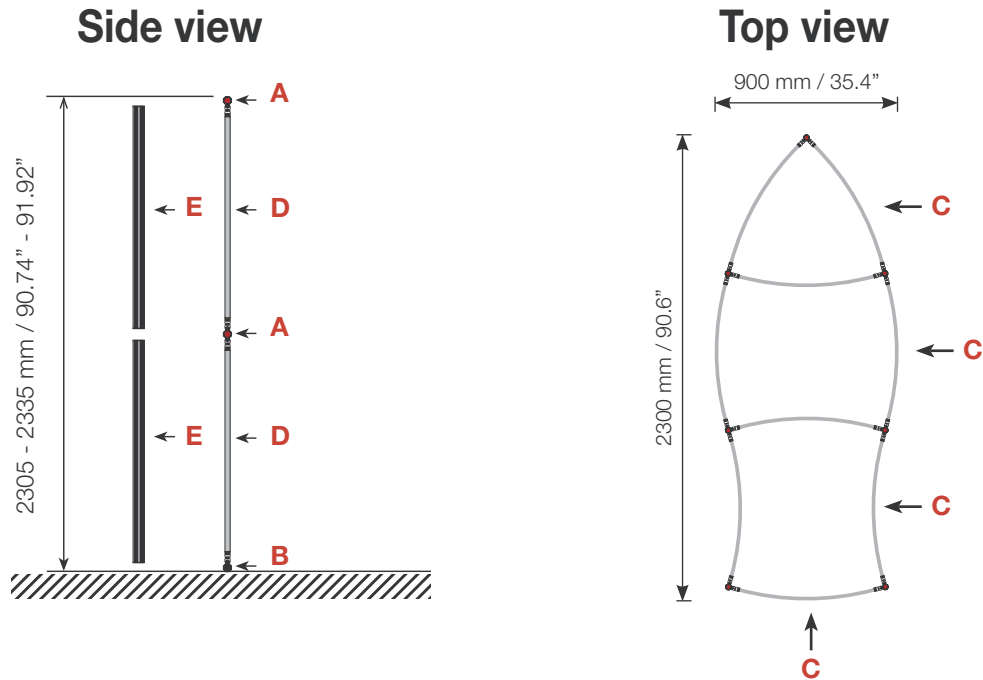

Tower unit **Shape T3** 230 cm

We recommend that you stabilize this tower unit with a weight in the bottom.
Contact us for more info.

| <p>T3</p>  <p>Item No. 8909</p> | Item. | Components | Quantity |
|---|----------|---------------|----------|
| | A | Red junction | 14 pcs. |
| | B | Grey junction | 7 pcs. |
| | C | Purple rod | 27 pcs. |
| | D | Gold rod | 14 pcs. |
| | E | Gold wing | 14 pcs. |
| | | Hanger | 14 pcs. |
| | | Clicker | 14 pcs. |
| | | | |
| | | | |

For more information on how to assemble Ego, see our folder "General Assembly Instruction" or visit www.markbricdisplay.com/EGO

Tower unit **Shape T3** 230 cm

| T3  Item No. 8909 | Panel no. | Quantity | Height (mm) | Width (mm) | Height (inch) | Width (inch) |
|---|-----------|----------|---|------------|---------------|--------------|
| | 1 | 1 | 2280 mm | 836 mm | 89 3/4" | 32 15/16" |
| | 2 | 2 | 2280 mm | 807 mm | 89 3/4" | 31 3/4" |
| | 3 | 4 | 2280 mm | 778 mm | 89 3/4" | 30 5/8" |
| Total panels | | 7 | <i>This panels fits into one MB EGO Plastic Hard Case</i> | | | |

Top view

| Add-On component for Graphic Panels | |
|-------------------------------------|--------------------|
| Mag-Tape | 32,2 m / 105.6 ft. |
| Corner tabs | 28 pcs. |
| Edge stiffener | 14 pcs. |

For more information on graphic panel production, see our folder "EGO Graphic Panel Production" or visit www.markbricdisplay.com/EGO