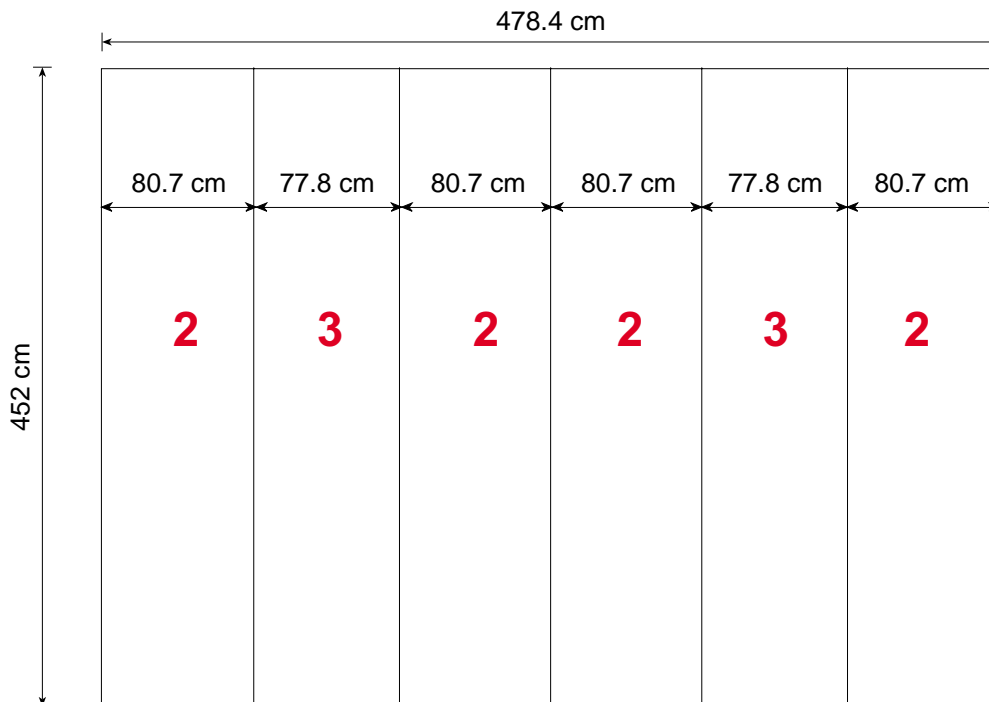

Measurement for printing & cutting of panels

Metric / cm

Tower unit **shape T4** 450 cm

		Tower unit shape T4 450 cm			
Panel no.	Quantity	Height	Width		
2	4	452 cm	80.7 cm		
3	2	452 cm	77.8 cm		
Total printing panels		6			

ItemNo. 8915

The panels fit into one MB EGO Plastic Hard case.

Panel Area: 21.5 m²

Mark Bric Display Corp.
North America Tel. 800.742.6275 Fax. 800.565.9506 E-mail: markbric@markbric.com

Mark Bric Display AB
Worldwide Headquarters Tel. +46 33 480460 Fax. +46 33 480470 E-mail: display@markbric.se