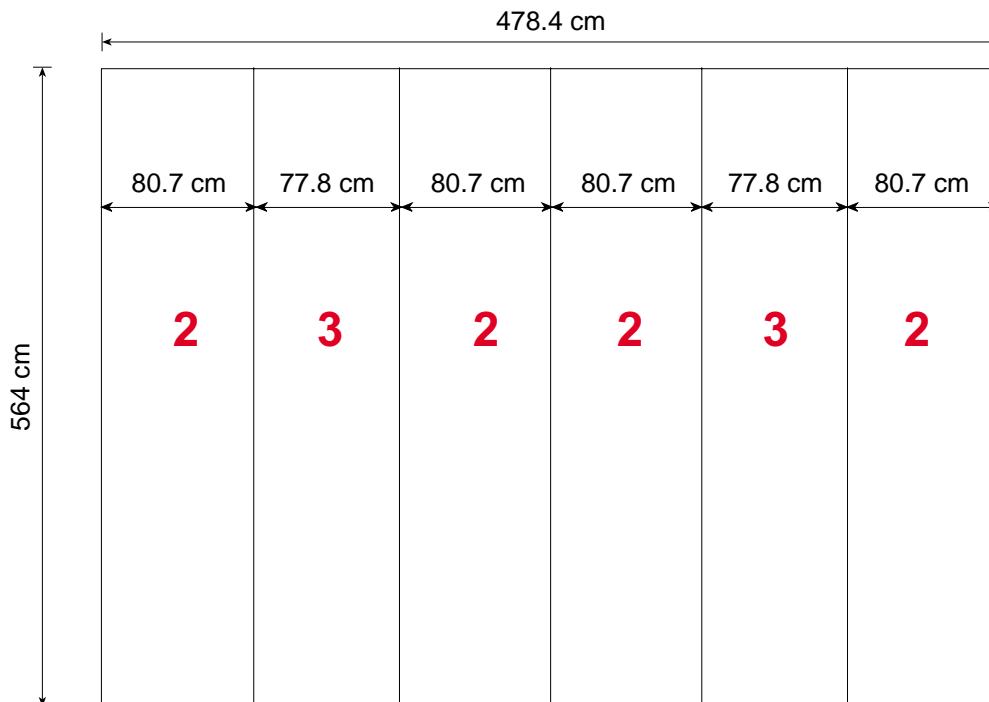

# Measurement for printing & cutting of panels

Metric / cm

## Tower unit shape T4 560 cm

		Tower unit shape T4 560 cm			
		Panel no.	Quantity	Height	
		2	4	564 cm	80.7 cm
		3	2	564 cm	77.8 cm
<b>Total printing panels</b>		<b>6</b>			

ItemNo. 8916

The panels fit into one MB EGO Plastic Hard case.

Panel Area: 27 m<sup>2</sup>

Mark Bric Display Corp.  
North America Tel. 800.742.6275 Fax. 800.565.9506 E-mail:markbric@markbric.com

Mark Bric Display AB  
Worldwide Headquarters Tel. +46 33 480460 Fax. +46 33 480470 E-mail:display@markbric.se