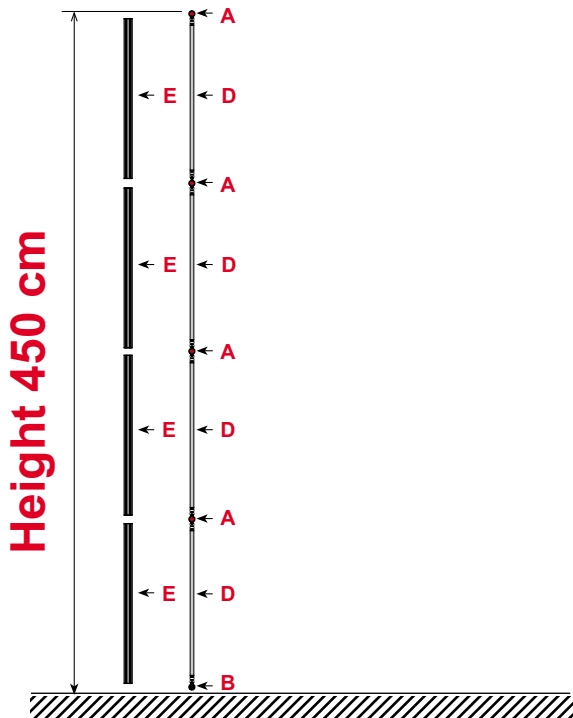

# Assembly information

Metric / cm

## Tower unit **shape T<sub>5</sub>** 450 cm

Side view

Ladder Needed 4m' High

Top view

ItemNo. 8919

Drawing no.	Tower unit shape T <sub>5</sub> 450 cm	
	Components	pcs.
<b>A</b>	Junction	16 pcs.
<b>B</b>	Leveling Junction	4 pcs.
<b>F</b>	Rod (pink)	20 pcs.
<b>D</b>	Rod (gold)	16 pcs.
<b>E</b>	Wing (gold)	16 pcs.
	Hanger	8 pcs.
	Clicker	8 pcs.