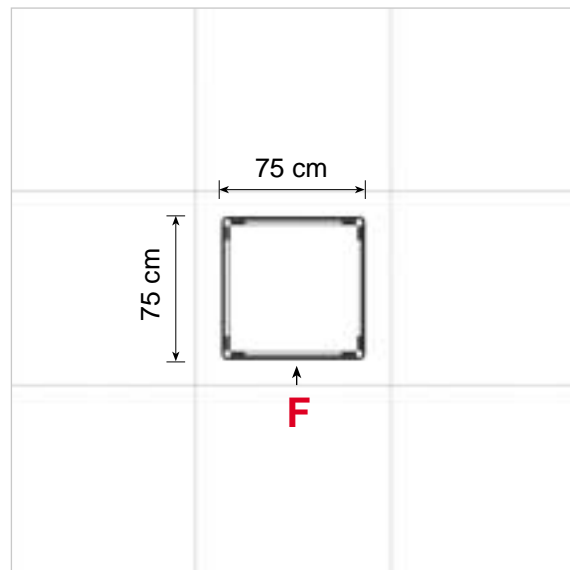

# Assembly information

Metric / cm

## Tower unit **shape T<sub>5</sub>** 450 cm

Side view

Ladder Needed 4m' High

Top view

ItemNo. 8919

Drawing no.	Tower unit shape T <sub>5</sub> 450 cm	
	Components	pcs.
<b>A</b>	Junction	16 pcs.
<b>B</b>	Leveling Junction	4 pcs.
<b>F</b>	Rod (pink)	20 pcs.
<b>D</b>	Rod (gold)	16 pcs.
<b>E</b>	Wing (gold)	16 pcs.
	Hanger	8 pcs.
	Clicker	8 pcs.