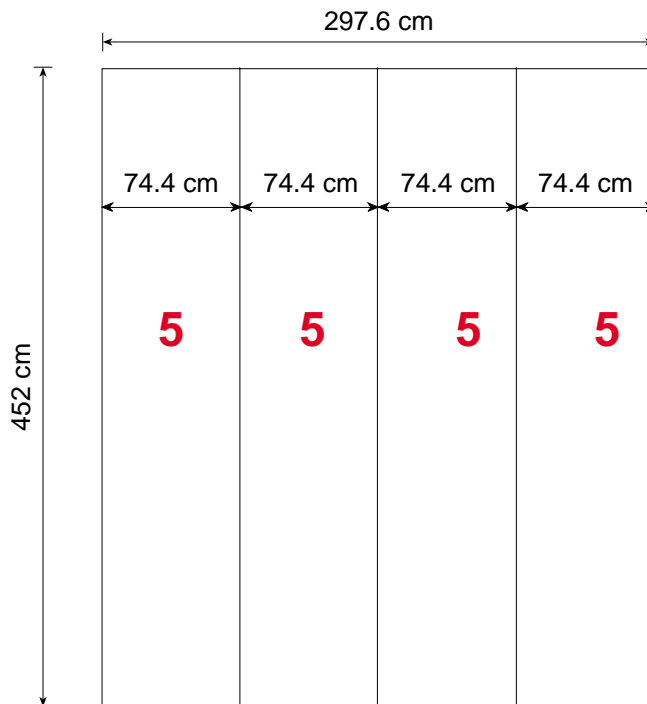

# Measurement for printing & cutting of panels

Metric / cm

## Tower unit **shape T<sub>5</sub>** 450 cm

		Tower unit shape T <sub>5</sub> 450 cm			 T <sub>5</sub>
Panel no.	Quantity	Height	Width		
5	4	452 cm	74.4 cm		
<b>Total printing panels</b>		<b>4</b>			

ItemNo. 8919

The panels fit into one MB EGO Plastic Hard case.

Panel Area: 13 m<sup>2</sup>

Mark Bric Display Corp.  
North America Tel. 800.742.6275 Fax. 800.565.9506 E-mail: markbric@markbric.com

Mark Bric Display AB  
Worldwide Headquarters Tel. +46 33 480460 Fax. +46 33 480470 E-mail: display@markbric.se