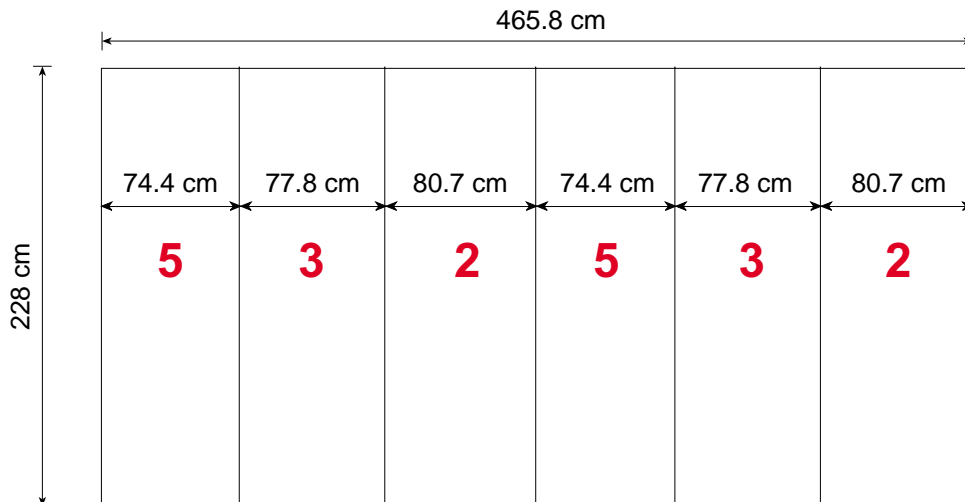

# Measurement for printing & cutting of panels

Metric / cm

## Tower unit shape T<sub>6</sub> 230 cm

Tower unit shape T <sub>6</sub> 230 cm				T <sub>6</sub> 
Panel no.	Quantity	Height	Width	
2	2	228 cm	80.7 cm	
3	2	228 cm	77.8 cm	
5	2	228 cm	74.4 cm	
<b>Total printing panels</b>		<b>6</b>		ItemNo. 8921

The panels fit into one MB EGO Plastic Hard case.

Panel Area: 10 m<sup>2</sup>

Mark Bric Display Corp.  
North America Tel. 800.742.6275 Fax. 800.565.9506 E-mail: markbric@markbric.com

Mark Bric Display AB  
Worldwide Headquarters Tel. +46 33 480460 Fax. +46 33 480470 E-mail: display@markbric.se