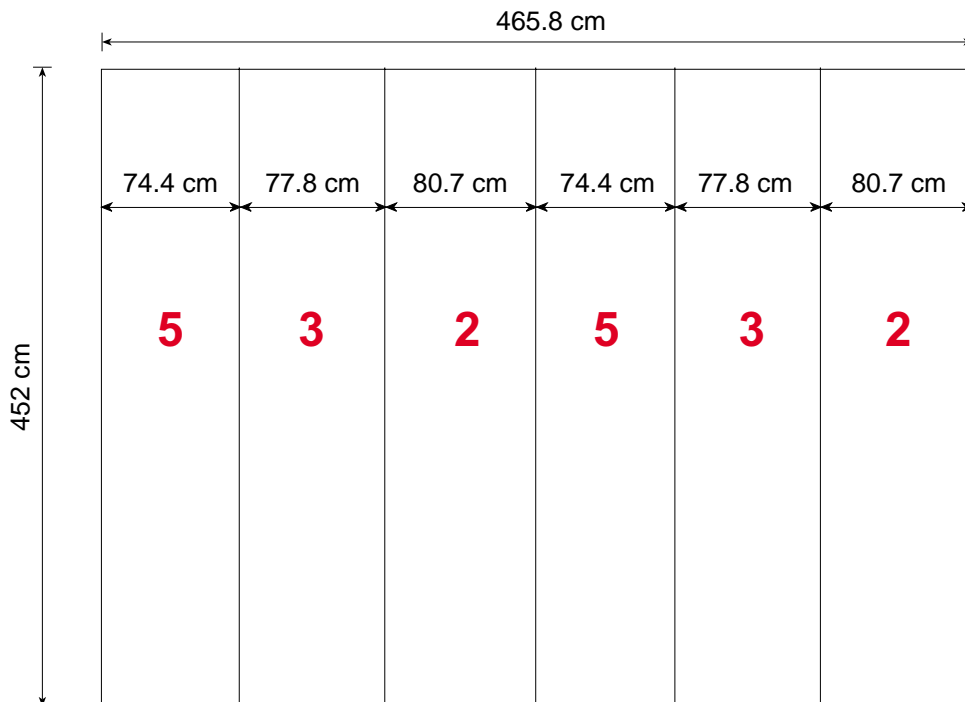

Measurement for printing & cutting of panels

Metric / cm

Tower unit shape T₆ 450 cm

Tower unit shape T ₆ 450 cm				T ₆ 
Panel no.	Quantity	Height	Width	
2	2	452 cm	80.7 cm	
3	2	452 cm	77.8 cm	
5	2	452 cm	74.4 cm	
Total printing panels		6		ItemNo. 8923

The panels fit into one MB EGO Plastic Hard case.

Panel Area: 21 m²

Mark Bric Display Corp.
North America Tel. 800.742.6275 Fax. 800.565.9506 E-mail: markbric@markbric.com

Mark Bric Display AB
Worldwide Headquarters Tel. +46 33 480460 Fax. +46 33 480470 E-mail: display@markbric.se