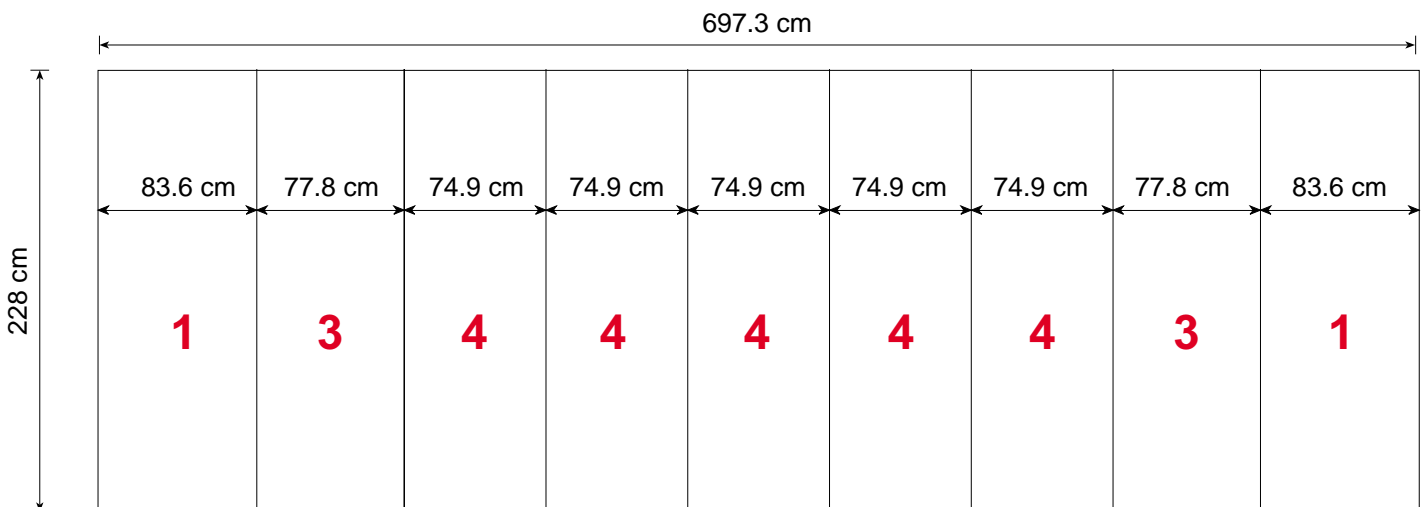

Wall & Tower unit **shape W₁** 230 cm

Top view	Tower unit shape W₁ 230 cm			 W ₁ Side A
	panel no.	Quantity	Height	
 Side A	2	2	228 cm	80.7 cm
	4	2	228 cm	74.9 cm
	3	3	228 cm	77.8 cm
Total printing panels	7			

ItemNo. 8953

Side A Panel Area: 12.5 m²

Measurement for printing & cutting of panels

page 2 of 2

Metric / cm

Wall & Tower unit **shape W₁** 230 cm

Top view	Tower unit shape W ₁ 230 cm			 W ₁ Side B
	panel no.	Quantity	Height	
 Side B	1	2	228 cm	83.6 cm
	3	2	228 cm	77.8 cm
	4	5	228 cm	74.9 cm
Total printing panels		9		

ItemNo. 8953

Side B Panel Area: 16 m²

Mark Bric Display Corp.
North America Tel. 800.742.6275 Fax. 800.565.9506 E-mail: markbric@markbric.com

Mark Bric Display AB
Worldwide Headquarters Tel. +46 33 480460 Fax. +46 33 480470 E-mail: display@markbric.se