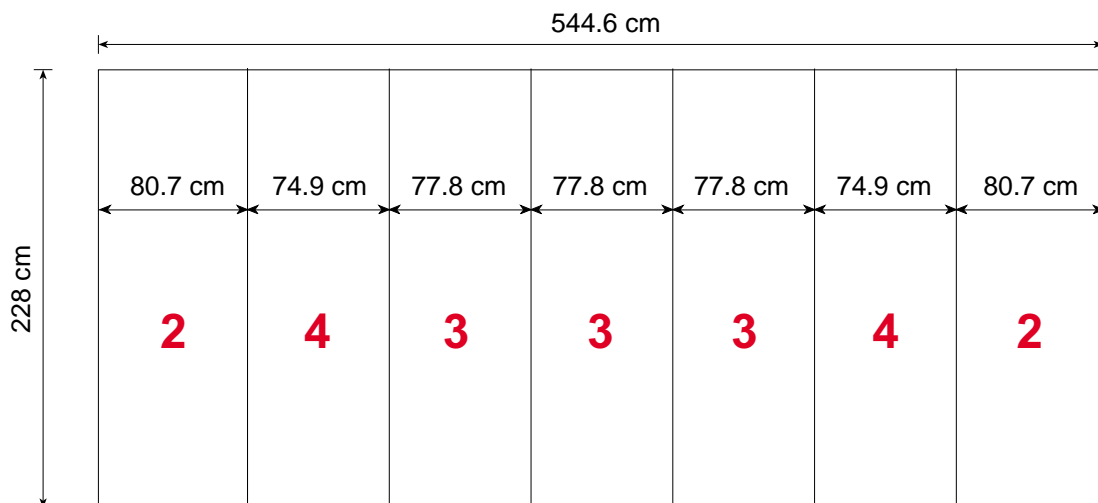

Wall & Tower unit **shape W₁** 230 cm

Top view	Tower unit shape W₁ 230 cm			 W ₁ Side A
	panel no.	Quantity	Height	
 Side A	2	2	228 cm	80.7 cm
	4	2	228 cm	74.9 cm
	3	3	228 cm	77.8 cm
Total printing panels	7			

ItemNo. 8953

Side A Panel Area: 12.5 m²

Measurement for printing & cutting of panels

page 2 of 2

Metric / cm

Wall & Tower unit **shape W₁** 230 cm

Top view	Tower unit shape W ₁ 230 cm			 W ₁ Side B
	panel no.	Quantity	Height	
 Side B	1	2	228 cm	83.6 cm
	3	2	228 cm	77.8 cm
	4	5	228 cm	74.9 cm
Total printing panels		9		

ItemNo. 8953

Side B Panel Area: 16 m²

Mark Bric Display Corp.
North America Tel. 800.742.6275 Fax. 800.565.9506 E-mail: markbric@markbric.com

Mark Bric Display AB
Worldwide Headquarters Tel. +46 33 480460 Fax. +46 33 480470 E-mail: display@markbric.se